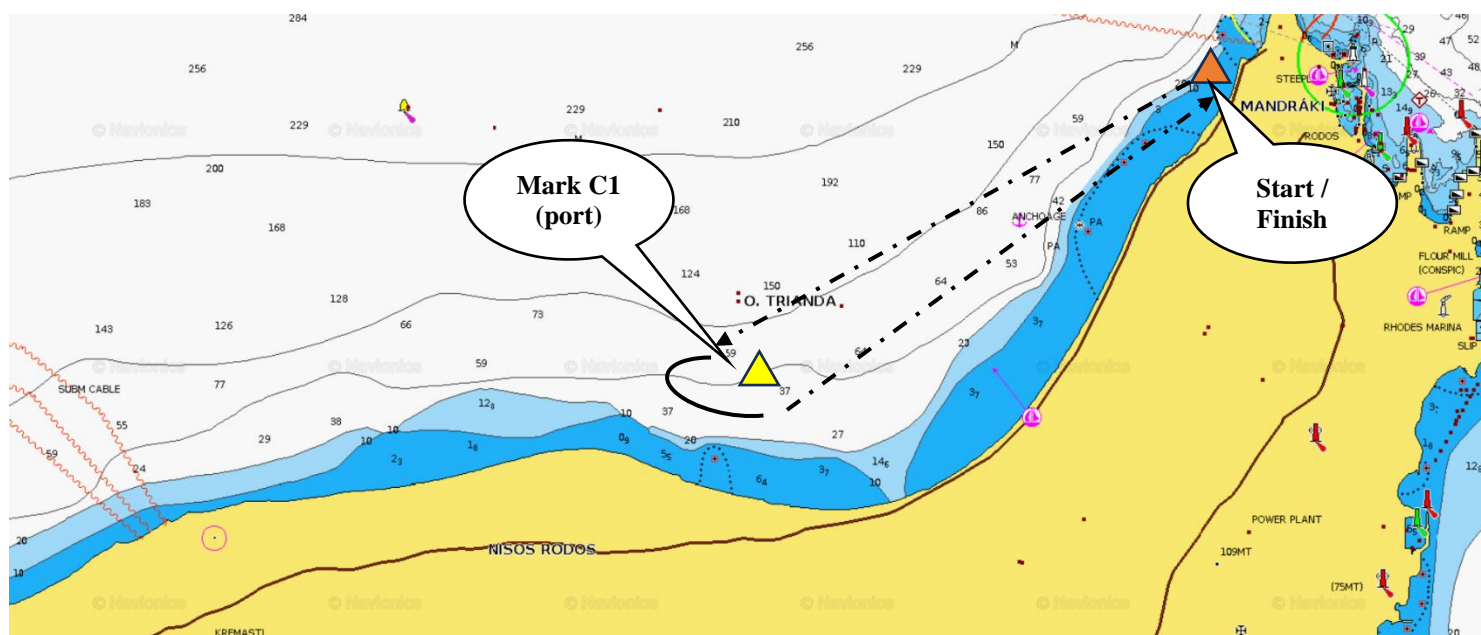

## APPENDIX 1 – Coastal Races

Saturday, 23/9/2023, Warning signal 17:00

Coastal Course – 1: Start – C1 (port) – Finish (6nm)

Monday, 25/9/2023, Warning signal 16:00

Coastal Course – 2: Start – C1 (port) – C2 (port) – Finish (6nm)

## APPENDIX 2 – Pursuit Races

Sunday, 24/9/2023, First Warning signal 11:00

**Pursuit Course 6,70nm: Start – P1(s) – P2(s) – P3(s) – Start Mark(s) – P2(s) – Finish**