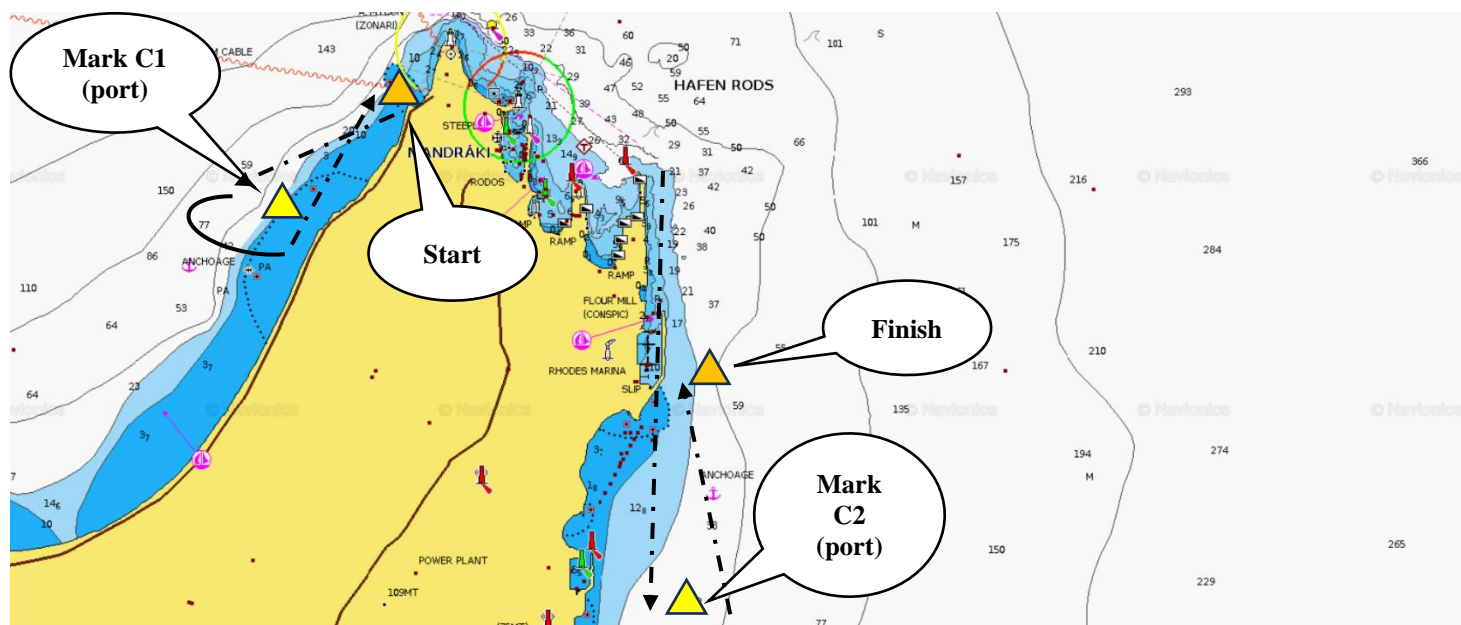

## APPENDIX 1 – Coastal Races

Saturday, 23/9/2023, Warning signal 17:00

Coastal Course – 1: Start – C1 (port) – Finish (6nm)

Monday, 25/9/2023, Warning signal 16:00

Coastal Course – 2: Start – C1 (port) – C2 (port) – Finish (6nm)

## APPENDIX 2 – Pursuit Races

Sunday, 24/9/2023, First Warning signal 11:00

**Pursuit Course 6,70nm: Start – P1(s) – P2(s) – P3(s) – Start Mark(s) – P2(s) – Finish**