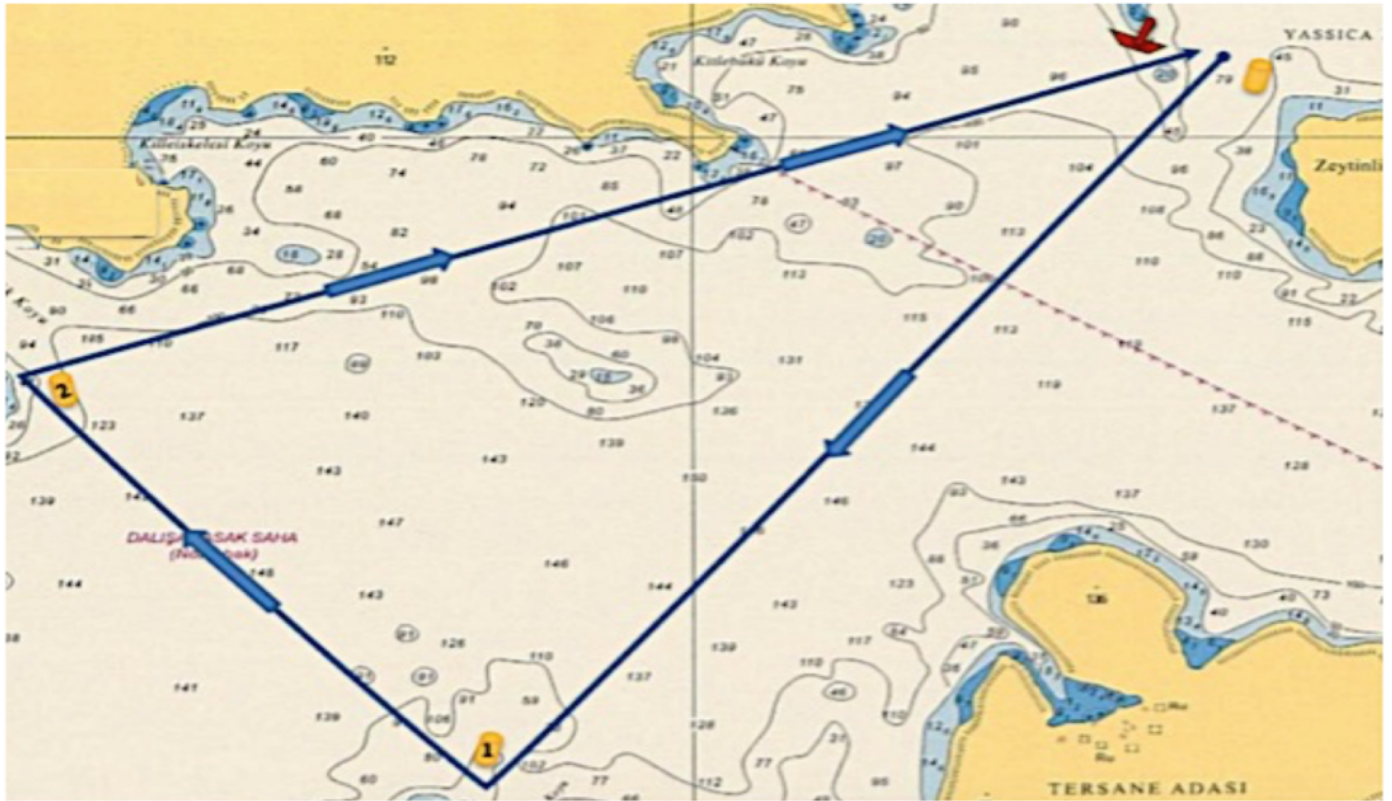

RACE COURSE - C

IRC CLASSES

START - #1 - #2 - #3 - #1 - FINISH

FRESHMEN CLASSES

START - #1 - #2 - FINISH

RIXOS
HOTELS

RACE COURSE - D

IRC CLASSES

START - #1 - #2 - FINISH

FRESHMEN CLASSES

START - #1 - FINISH

IRC CLASSES

IRC CLASSES

START (GÖCEK)
GÖCEK ISLAND to starboard
İZ KAYASI to starboard
ZEYTİNLİ ISLAND to starboard
YASSICA ISLAND to starboard
GÖCEK ISLAND to starboard
FINISH (GÖCEK)
DISTANCE : ~ 11,5 NM

START (GÖCEK)
GÖCEK ADASI sancakta
İZ KAYASI sancakta
ZEYTİNLİ ADASI sancakta
YASSICA ADALARI sancakta
GÖCEK ADASI sancakta
FINISH (GÖCEK koy içi)
MESAFE : ~ 11,5 DM

IRC CHAR

IRC CHRT. & CHARTER & FRESHMAN CLASSES

START (GOCEK)
GOCEK ISLAND to starboard
ZEYTINLI ISLAND to starboard
YASSICA ISLAND to starboard
GOCEK ISLAND to starboard
FINISH (GOCEK)
DISTANCE : (~ 7,5 NM)

START (GÖCEK)
GÖCEK ADASI sancakta
ZEYTİNLİ ADASI sancakta
YASSICA ADALARI sancakta
GÖCEK ADASI sancakta
FINISH (GÖCEK)
MESAFE : (~ 7,5 DM)