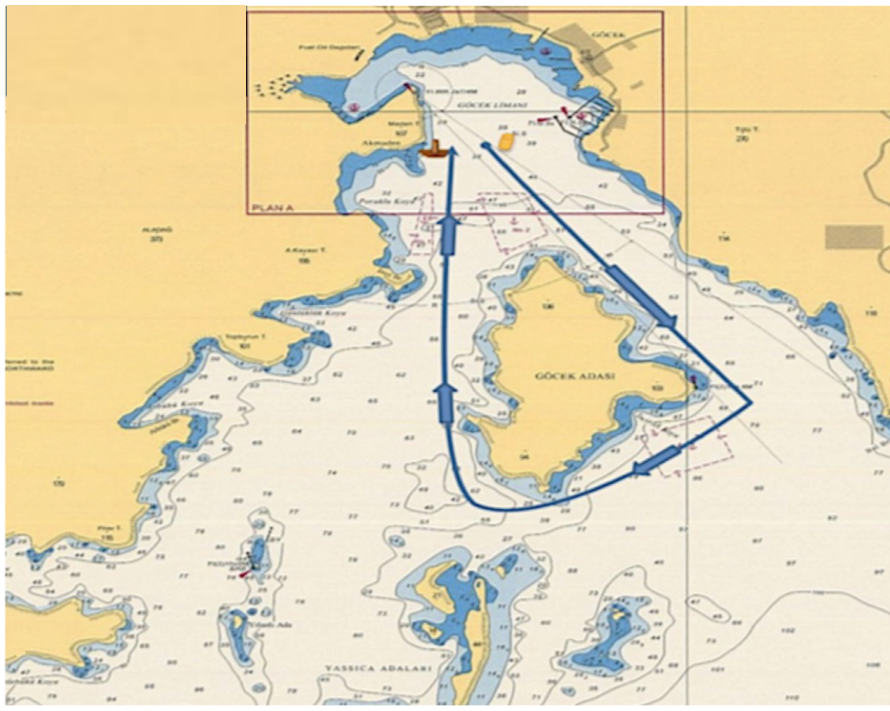

START -
GÖCEK ISLAND to port -
YASSICA ISLAND to port -
ZEYTİNLİ ISLAND to port
YASSICA ISLAND to port
GÖCEK ISLAND to port
FINISH

FRESHMEN CLASSES

START -
GÖCEK ISLAND to port -
FINISH

RACE COURSE - B

IRC CLASSES

START -
GÖCEK ISLAND to starboard -
YASSICA ISLAND to starboard -
ZEYTİNLİ ISLAND to starboard
YASSICA ISLAND to starboard
GÖCEK ISLAND to starboard
FINISH

FRESHMEN CLASSES

START -
GÖCEK ISLAND to starboard -
FINISH

START - #1 - #2 - FINISH

FRESHMEN CLASSES

START - #1 - FINISH

IRC CLASSES

IRC CLASSES

START (GÖCEK)
GÖCEK ISLAND to starboard
İZ KAYASI to starboard
ZEYTİNLİ ISLAND to starboard
YASSICA ISLAND to starboard
GÖCEK ISLAND to starboard
FINISH (GÖCEK)
DISTANCE : ~ 11,5 NM

RACE COURSE 1

Şamadıralar İskele tarafta - Finişte Sancak tarafta

Marks to Port – to Starboard at Finish

ROTA TANIMI / ROUNDING ORDERS

IRC

START - #1 - #1a - #2p - #2s - #1 - #1a - FINISH

FRESHMEN

START - #1 - #1a - FINISH