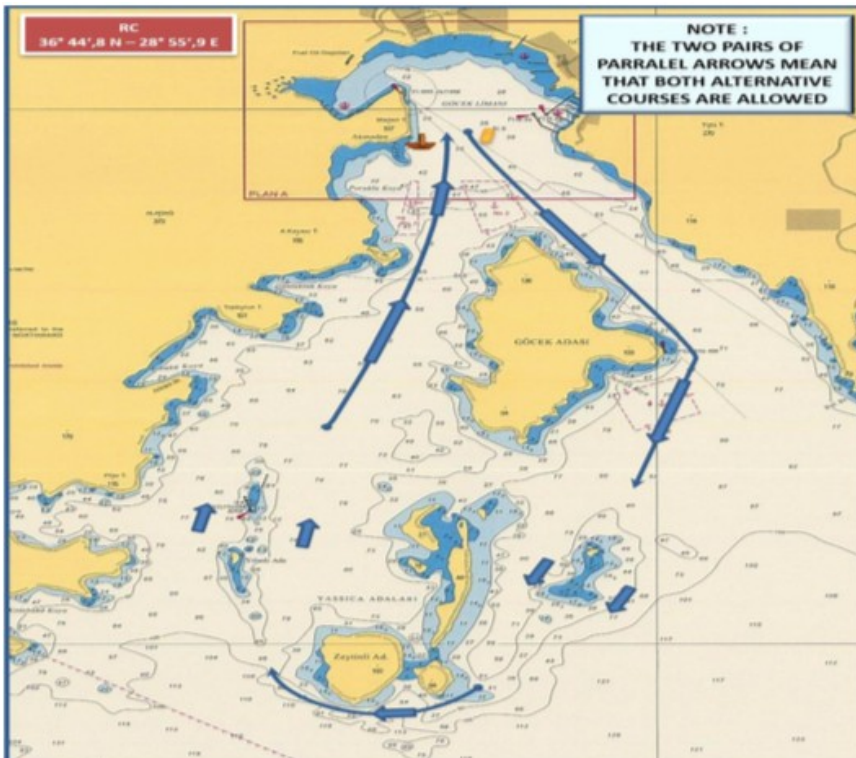

START - #1 - #2 - FINISH

FRESHMEN CLASSES

START - #1 - FINISH

IRC CLASSES

IRC CLASSES

START (GÖCEK)
GÖCEK ISLAND to starboard
İZ KAYASI to starboard
ZEYTİNLİ ISLAND to starboard
YASSICA ISLAND to starboard
GÖCEK ISLAND to starboard
FINISH (GÖCEK)
DISTANCE : ~ 11,5 NM

START (GÖCEK)
GÖCEK ADASI sancakta
İZ KAYASI sancakta
ZEYTİNLİ ADASI sancakta
YASSICA ADALARI sancakta
GÖCEK ADASI sancakta
FINISH (GÖCEK koy içi)
MESAFE : ~ 11,5 DM

IRC CHAR

IRC CHRT. & CHARTER & FRESHMAN CLASSES

START (GOCEK)
GOCEK ISLAND to starboard
ZEYTINLI ISLAND to starboard
YASSICA ISLAND to starboard
GOCEK ISLAND to starboard
FINISH (GOCEK)
DISTANCE : (~ 7,5 NM)

START (GÖCEK)
GÖCEK ADASI sancakta
ZEYTİNLİ ADASI sancakta
YASSICA ADALARI sancakta
GÖCEK ADASI sancakta
FINISH (GÖCEK)
MESAFE : (~ 7,5 DM)