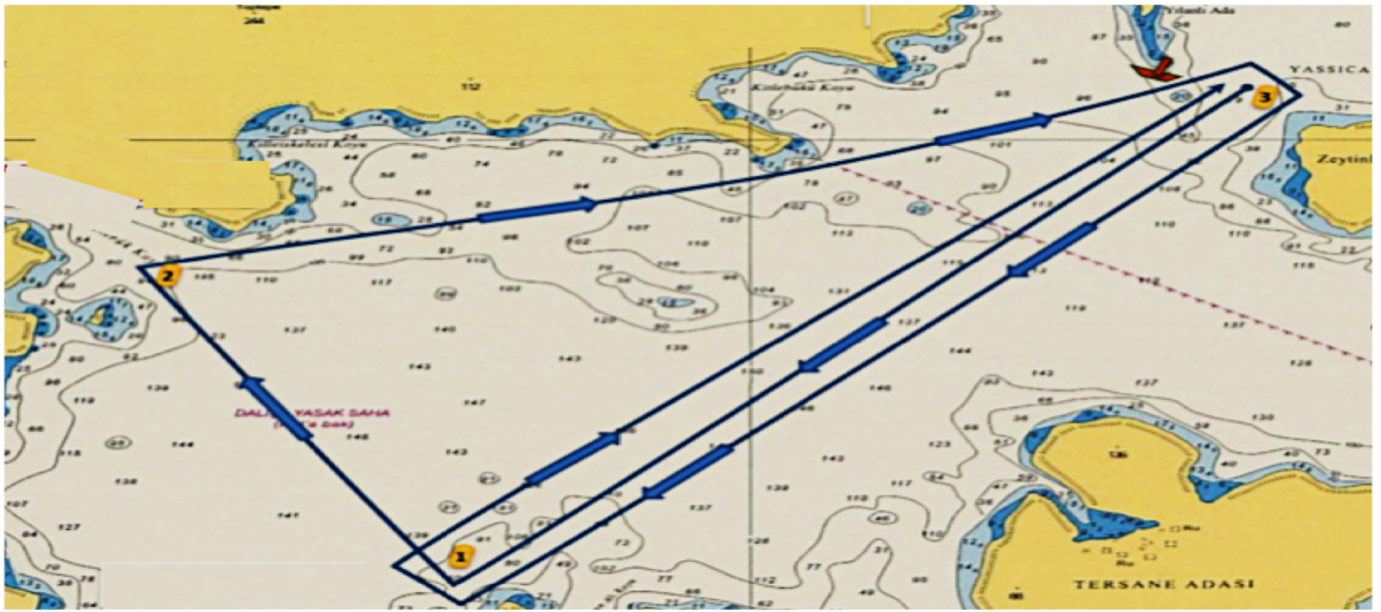

START -
GÖCEK ISLAND to starboard -
YASSICA ISLAND to starboard -
ZEYTİNLİ ISLAND to starboard
YASSICA ISLAND to starboard
GÖCEK ISLAND to starboard
FINISH

FRESHMEN CLASSES

START -
GÖCEK ISLAND to starboard -
FINISH

RACE COURSE - C

IRC CLASSES

START - #1 - #2 - #3 - #1 - FINISH

FRESHMEN CLASSES

START - #1 - #2 - FINISH

RIXOS
HOTELS

RACE COURSE - D

IRC CLASSES

START - #1 - #2 - FINISH

FRESHMEN CLASSES

START - #1 - FINISH

IRC CLASSES

IRC CLASSES

START (GÖCEK)
GÖCEK ISLAND to starboard
İZ KAYASI to starboard
ZEYTİNLİ ISLAND to starboard
YASSICA ISLAND to starboard
GÖCEK ISLAND to starboard
FINISH (GÖCEK)
DISTANCE : ~ 11,5 NM

START (GOCEK)
GOCEK ISLAND to starboard
ZEYTINLI ISLAND to starboard
YASSICA ISLAND to starboard
GOCEK ISLAND to starboard
FINISH (GOCEK)
DISTANCE : (~ 7,5 NM)

START (GÖCEK)
GÖCEK ADASI sancakta
ZEYTİNLİ ADASI sancakta
YASSICA ADALARI sancakta
GÖCEK ADASI sancakta
FINISH (GÖCEK)
MESAFE : (~ 7,5 DM)