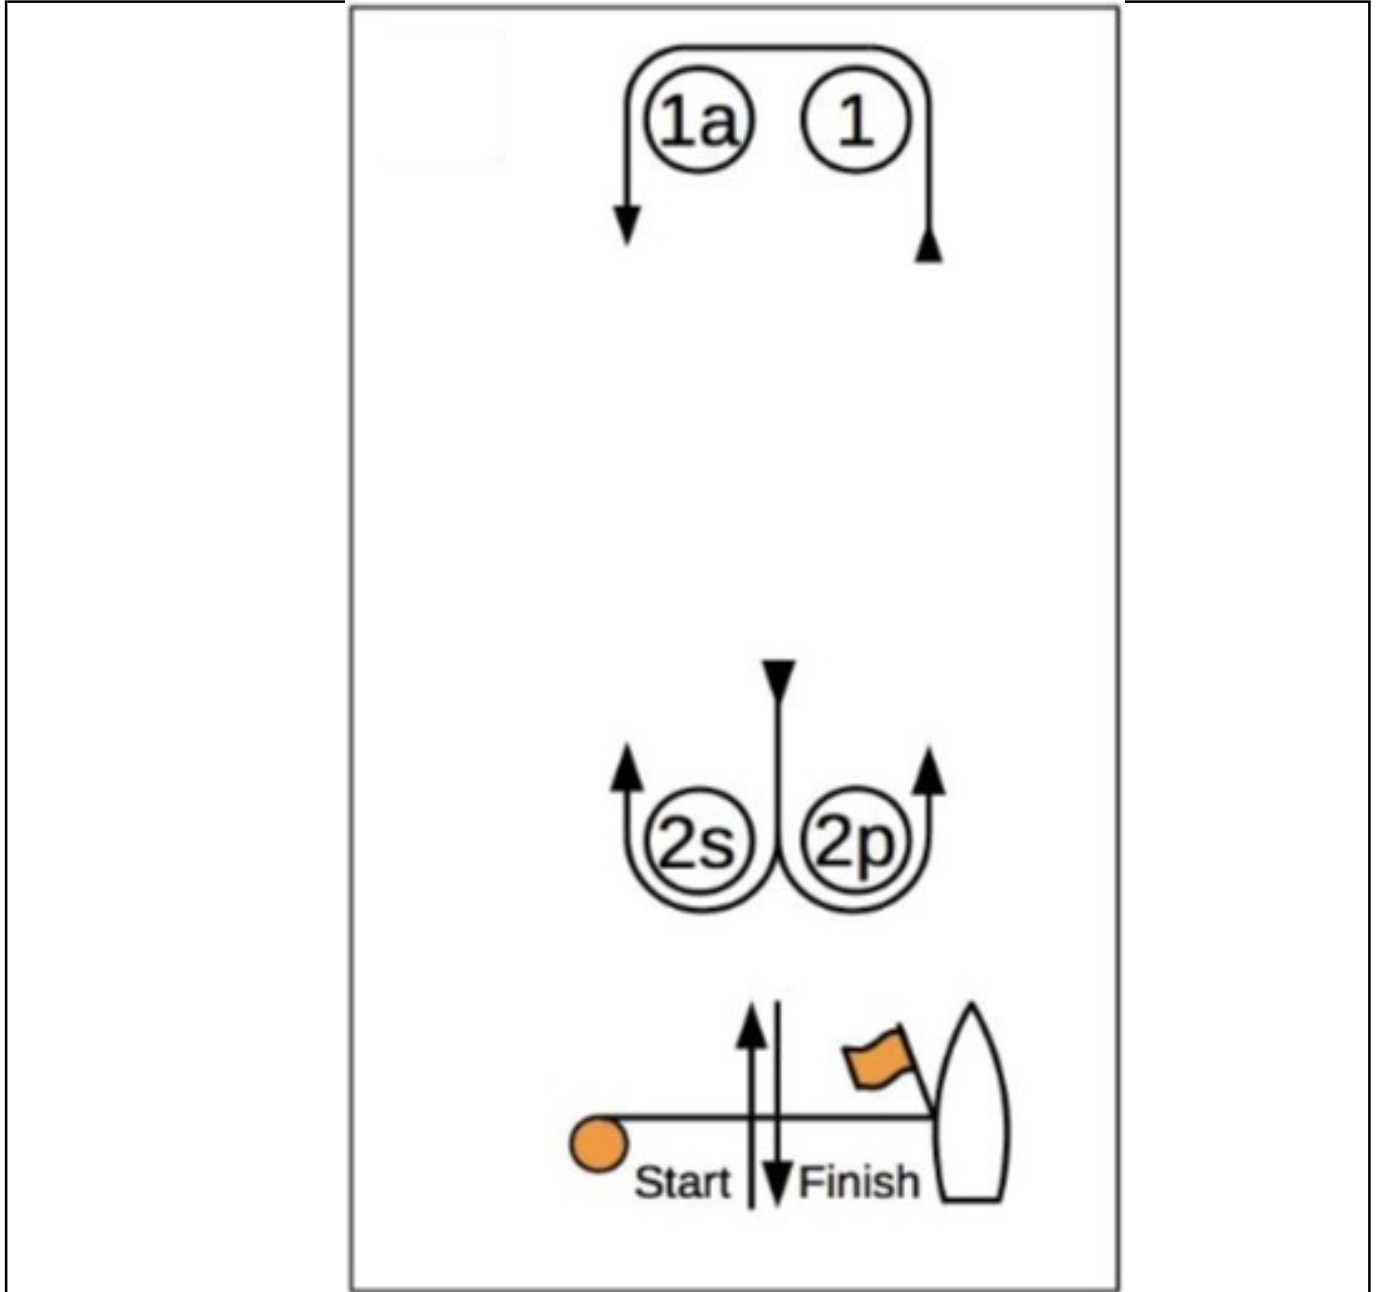

RACE COURSE 1

Şamadıralar İskele tarafta - Finişte Sancak tarafta

Marks to Port – to Starboard at Finish

ROTA TANIMI / ROUNDING ORDERS

IRC

START - #1 - #1a - #2p - #2s - #1 - #1a - FINISH

FRESHMEN

START - #1 - #1a - FINISH