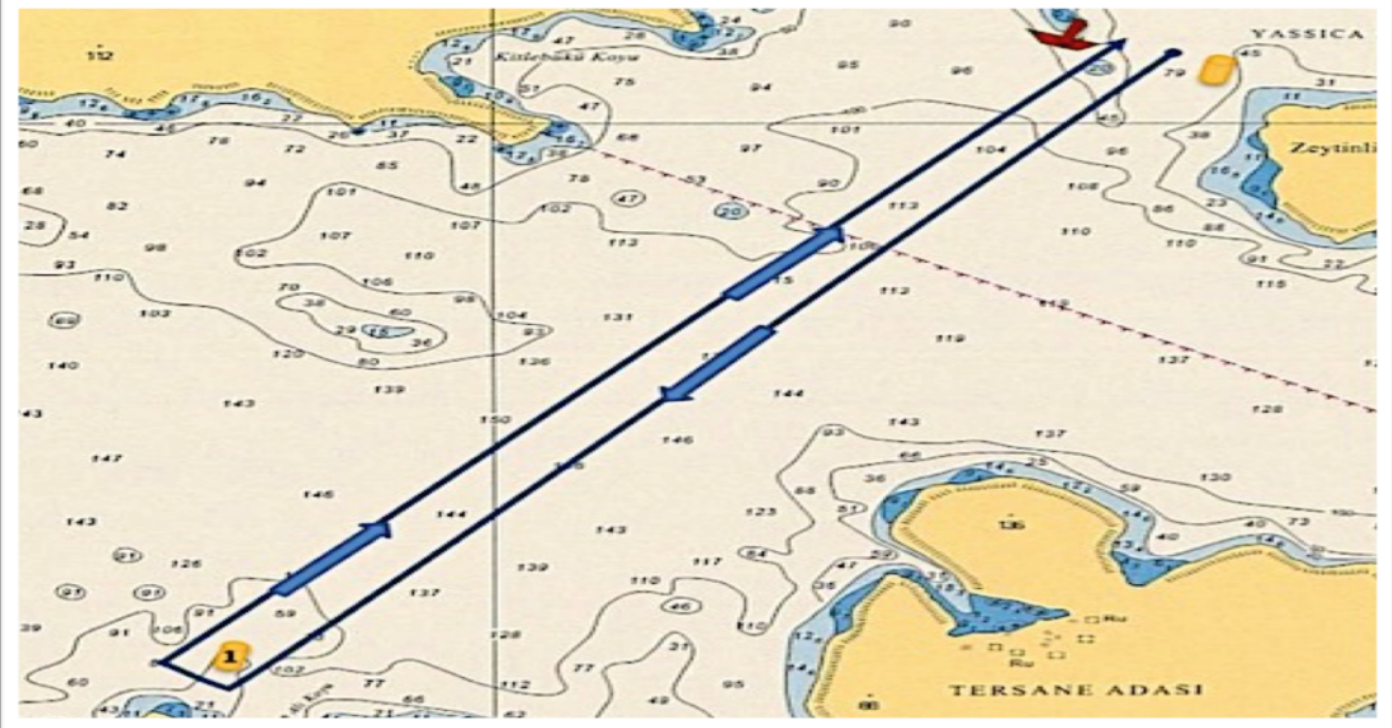

RACE COURSE - C

IRC CLASSES

START - #1 - #2 - #3 - #1 - FINISH

FRESHMEN CLASSES

START - #1 - #2 - FINISH

RIXOS
HOTELS

RACE COURSE - D

IRC CLASSES

START - #1 - #2 - FINISH

FRESHMEN CLASSES

START - #1 - FINISH

IRC CLASSES

IRC CLASSES

START (GÖCEK)
GÖCEK ISLAND to starboard
İZ KAYASI to starboard
ZEYTİNLİ ISLAND to starboard
YASSICA ISLAND to starboard
GÖCEK ISLAND to starboard
FINISH (GÖCEK)
DISTANCE : ~ 11,5 NM

START (GÖCEK)
GÖCEK ADASI sancakta
İZ KAYASI sancakta
ZEYTİNLİ ADASI sancakta
YASSICA ADALARI sancakta
GÖCEK ADASI sancakta
FINISH (GÖCEK koy içi)
MESAFE : ~ 11,5 DM

IRC CHAR

IRC CHRT. & CHARTER & FRESHMAN CLASSES

START (GOCEK)
GOCEK ISLAND to starboard
ZEYTINLI ISLAND to starboard
YASSICA ISLAND to starboard
GOCEK ISLAND to starboard
FINISH (GOCEK)
DISTANCE : (~ 7,5 NM)

START (GÖCEK)
GÖCEK ADASI sancakta
ZEYTİNLİ ADASI sancakta
YASSICA ADALARI sancakta
GÖCEK ADASI sancakta
FINISH (GÖCEK)
MESAFE : (~ 7,5 DM)