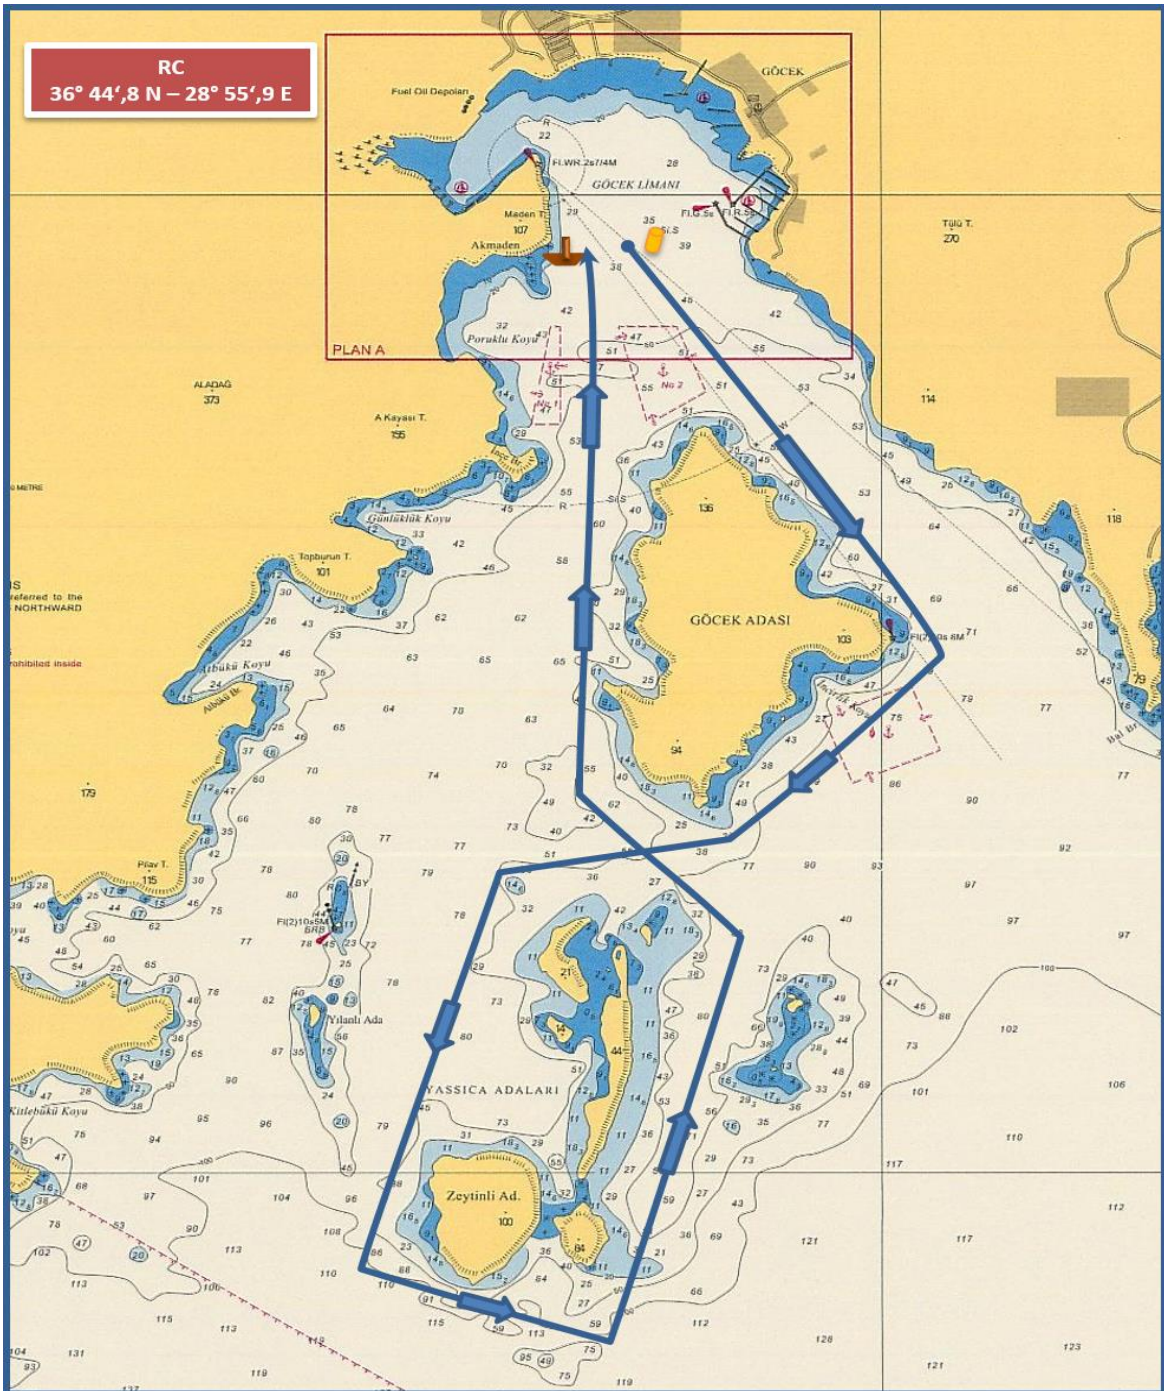

### IRC CHRT. & CHARTER & FRESHMAN CLASSES

START (GÖCEK)

GÖCEK ISLAND to port

SHALLOW BUOY to port

YILANLI ISLAND to port

GÖCEK ISLAND to starboard

FINISH (GÖCEK)

DISTANCE : ~ 6,0 NM

START (GÖCEK)

GÖCEK ADASI iskelede

SIĞLIK FENERİ iskelede

YILANLI ADA iskelede

GÖCEK ADASI sancakta

FINISH (GÖCEK)

MESAFE : ~ 6,0 DM

The place of RC boat and marks at the starting and finishing lines are approximate.  
Start ve finish hatlarındaki şamandıra ve komite botu yerleri yaklaşıkştir.

### COURSE (ROTA) 2F - IRC & IRC CHARTER & CHARTER & FRESHMAN CLASSES

#### ALL CLASSES

- START (GÖCEK) pass GÖCEK ISLAND to starboard, pass YASSICA ISLAND to port, pass ZEYTİNLİ ISLAND to port, pass YASSICA ISLAND to port, pass GÖCEK ISLAND to starboard, FINISH (GÖCEK) DISTANCE :~ 9,0 NM
- START (GÖCEK), GÖCEK ADASI sancakta geçiş, YASSICA ADALARI iskelede geçiş, ZEYTİNLİ ADA iskelede geçiş, YASSICA ADA iskelede geçiş, GÖCEK ADASI sancakta geçiş, FINISH (GÖCEK koyu içi) MESAFE : ~ 9,0 DM