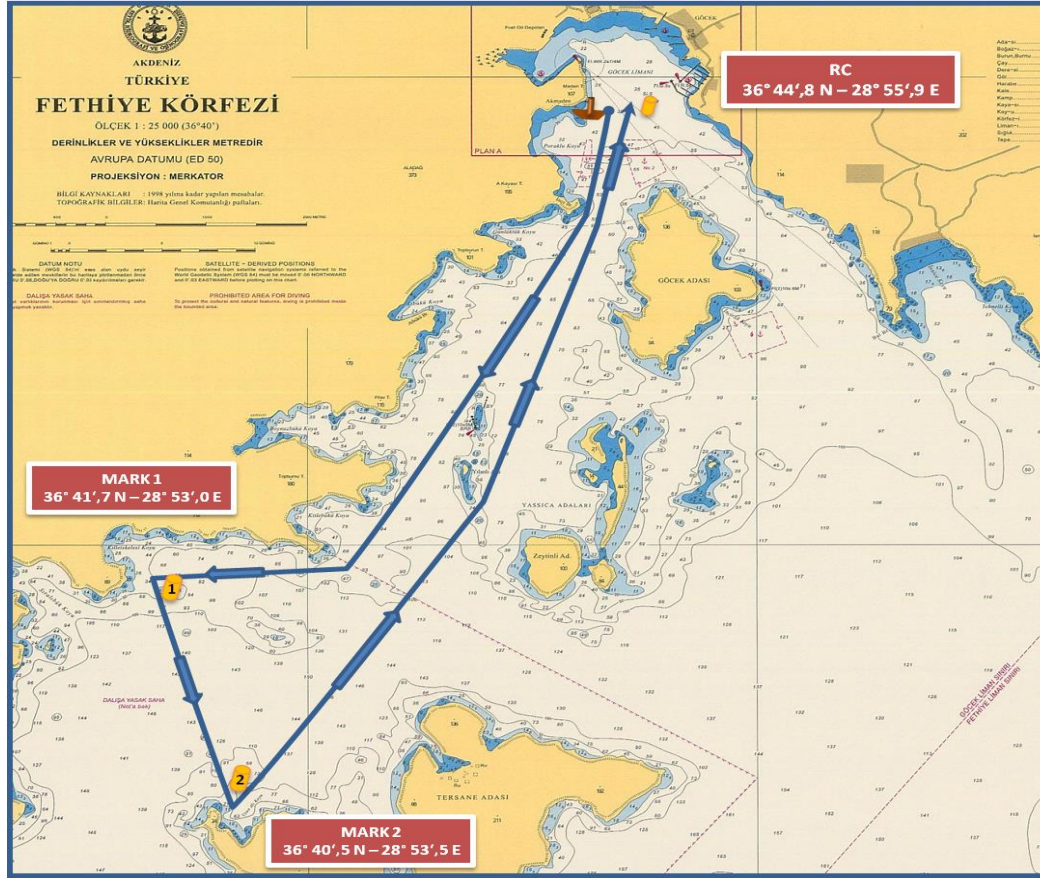

COURSE (ROTA) 2E - IRC CLASSES

IRC CLASSES

START (GÖCEK)

GÖCEK ISLAND to port

SHALLOW BUOY to port

YILANLI ISLAND to port

MARK 1 to port - MARK 2 to port

YILANLI ISLAND to port

SHALLOW BUOY to port

GÖCEK ISLAND to starboard

FINISH (GÖCEK) DISTANCE: ~10,5 NM

START (GÖCEK)

GÖCEK ADASI iskelede

SIĞLIK FENERİ iskelede

YILANLI ADA iskelede

ŞAMD.1 iskelede – ŞAMD.2 iskelede

YILANLI ADA iskelede

SIĞLIK FENERİ iskelede

GÖCEK ADASI sancakta

FINISH (GÖCEK koy içi)

MESAFE : ~ 10,5 DM