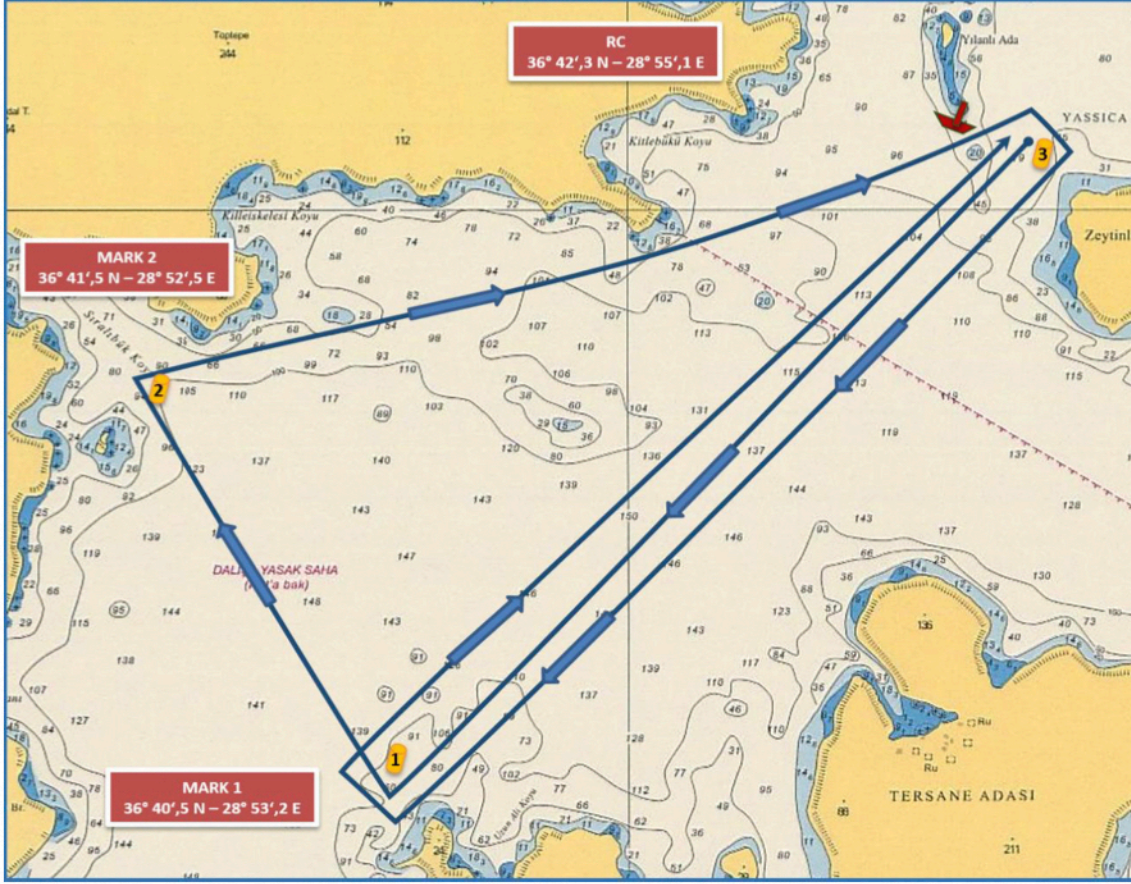

COURSE (ROTA) 3A - IRC CLASSES