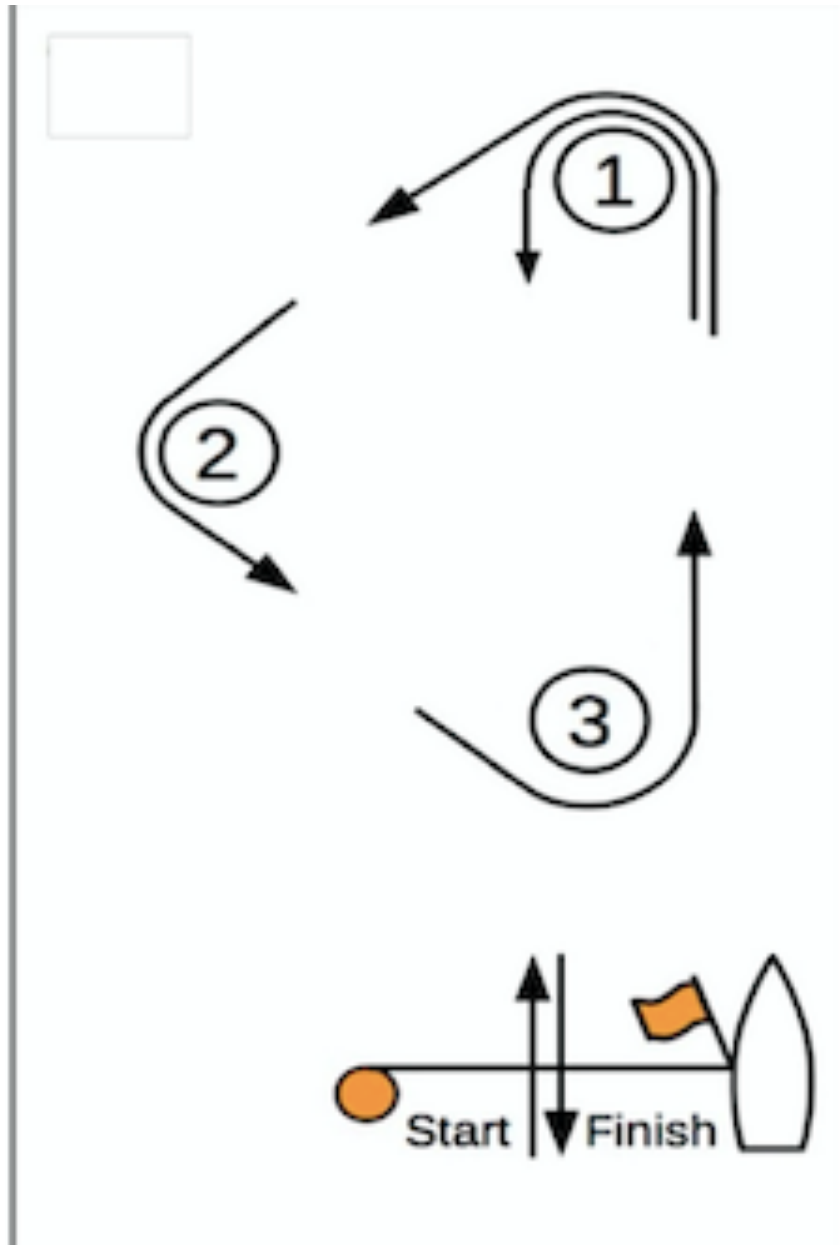

GÖCEK YACHT CLUB
COURSE 5C - ROTA 5C
LW courses / ORSA-PUPA rotalar

COURSE (ROTA) 5C - IRC & IRC CHARTER & CHARTER & FRESHMAN CLASSES

ALL CLASSES / TÜM SINIFLAR
MARK ROUNDING ORDER / ŞAMANDIRA DÖNÜŞLERİ
START – 1 – 2 – 3 – 1 – FINISH
Distance 6 NM / Mesafe 6 DM

19 GARW 2021 COURSES

DISTANCE & RACE TIME LIMITS

CODE	CLASS	DISTANCE (NM)	TIME LIMIT (MIN)
1A	IRC	17	300
	IRCCHR/FRESHMEN	17	300
1B	IRC	17	300
	IRCCHR/FRESHMEN	17	300
2A	IRC	7,5	150
	IRCCHR/FRESHMEN	5	150
2B	IRC	7,5	150
	IRCCHR/FRESHMEN	5	150
2C	IRC	13	300
	IRCCHR/FRESHMEN	13	300
2D	IRC	13	300
	IRCCHR/FRESHMEN	13	300
2E	IRC	10	240
	IRCCHR/FRESHMEN	6	240
2F	IRC	10	240
	IRCCHR/FRESHMEN	10	240
2G	IRC	10	240
	IRCCHR/FRESHMEN	10	240
3A	IRC	10	240
	IRCCHR/FRESHMEN	6	240
3B	IRC	6	180
	IRCCHR/FRESHMEN	4	120
5B	IRC	5	120
	IRCCHR/FRESHMEN	5	120
5C	IRC	6	130
	IRCCHR/FRESHMEN	6	130