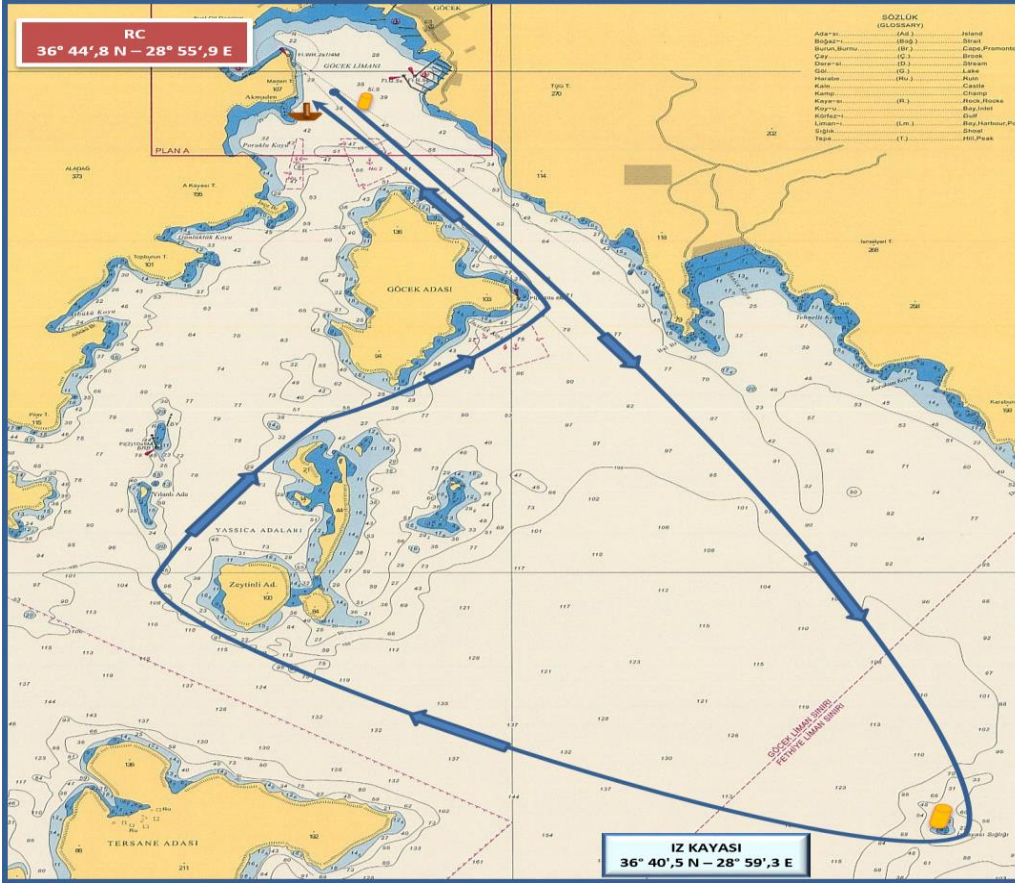

COURSE (ROTA) 2D - IRC CLASSES

IRC CLASSES

START (GOCEK)
GÖCEK ISLAND to starboard
IZ KAYASI to starboard
ZEYTİNLİ ISLAND to starboard
YASSICA ISLAND to starboard
GÖCEK ISLAND to port
FINISH (GÖCEK)
DISTANCE : ~ 13,0 NM

START (GÖCEK)
GÖCEK ADASI sancakta
İZ KAYASI sancakta
ZEYTİNLİ ADASI sancakta
YASSICA ADALARI sancakta
GÖCEK ADASI iskelede
FINISH (GÖCEK koy içi)
MESAFE : ~ 13,0 DM