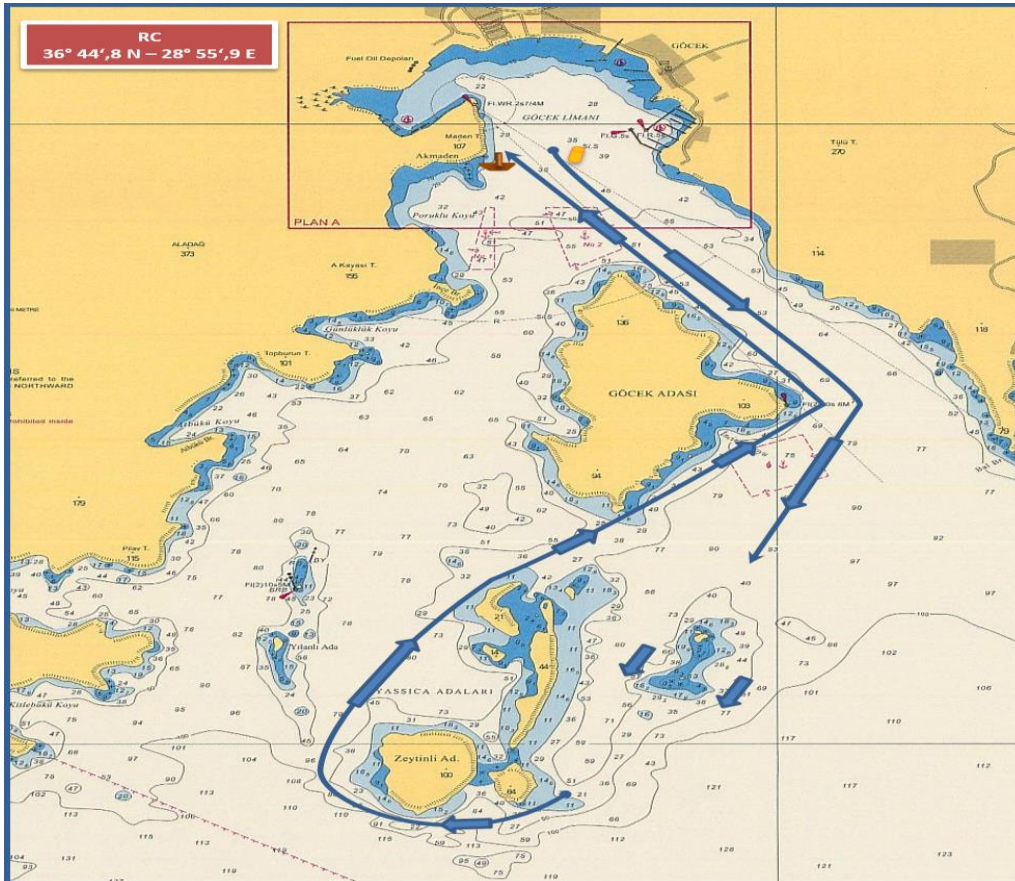

COURSE (ROTA 2D) – IRC CHARTER & CHARTER & FRESHMAN CLASSES

IRC CHRT. & CHARTER & FRESHMAN CLASSES

START (GOCEK)
GOCEK ISLAND to starboard
ZEYTİNLİ ISLAND to starboard
YASSICA ISLAND to starboard
GOCEK ISLAND to port
FINISH (GOCEK)
DISTANCE : (~ 8,0 NM)

START (GÖCEK)
GÖCEK ADASI sancakta
ZEYTİNLİ ADASI sancakta
YASSICA ADALARI sancakta
GÖCEK ADASI iskelede
FINISH (GÖCEK)
MESAFE : (~ 8,0 DM)

The place of RC boat and marks at the starting and finishing lines are approximate.
Start ve finish hatlarındaki şamandıra ve komite botu yerleri yaklaşıkştir.