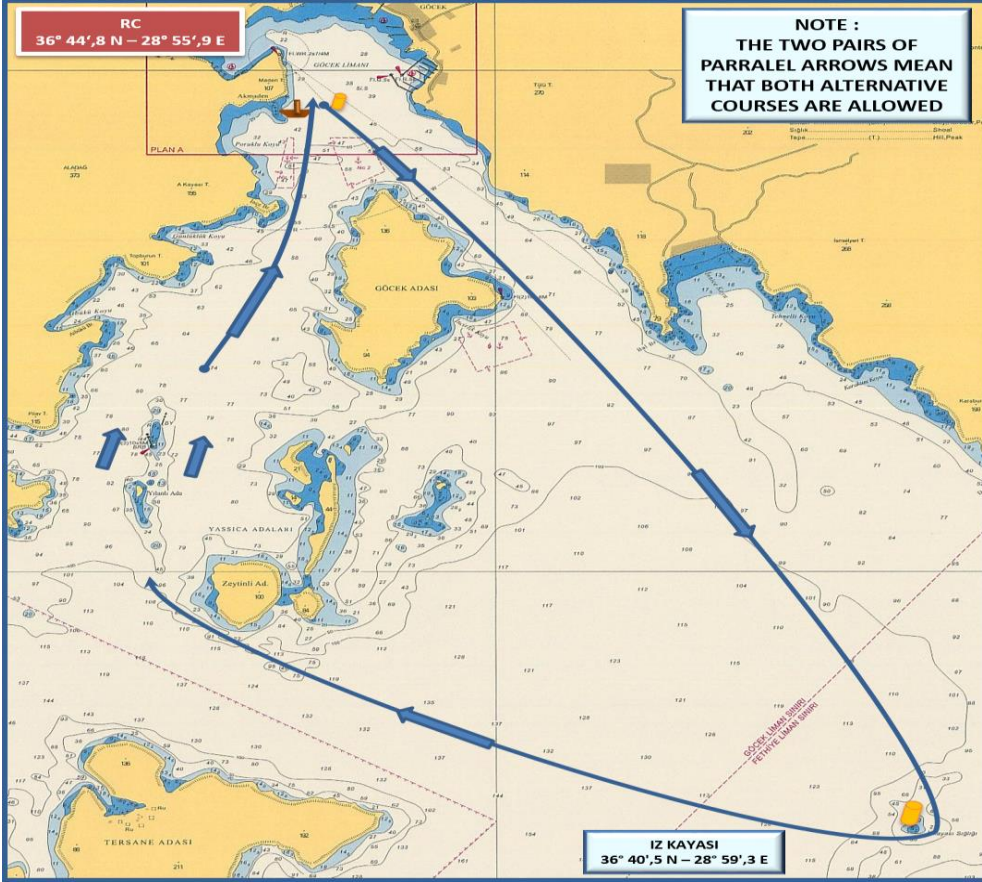

### COURSE (ROTA) 2B – IRC CHARTER & CHARTER & FRESHMAN CLASSES

### IRC CHRT. & CHARTER & FRESHMAN CLASSES

**START (GOCEK)**  
GOCEK ISLAND to starboard  
**FINISH (GOCEK)**  
(~ 5,0 NM)

**START (GÖCEK)**  
GÖCEK ADASI sancakta  
**FINISH (GÖCEK)**  
(~ 5,0 DM)

The place of RC boat and marks at the starting and finishing lines are approximate.  
Start ve finish hatlarındaki şamandıra ve komite botu yerleri yaklaşıkştir.

### COURSE (ROTA) 2C - IRC CLASSES

### IRC CLASSES

START (GÖCEK)  
GÖCEK ISLAND to starboard  
İZ KAYASI to starboard  
ZEYTİNLİ ISLAND to starboard  
YASSICA ISLAND to starboard  
GÖCEK ISLAND to starboard  
FINISH (GÖCEK)  
DISTANCE : ~ 11,5 NM