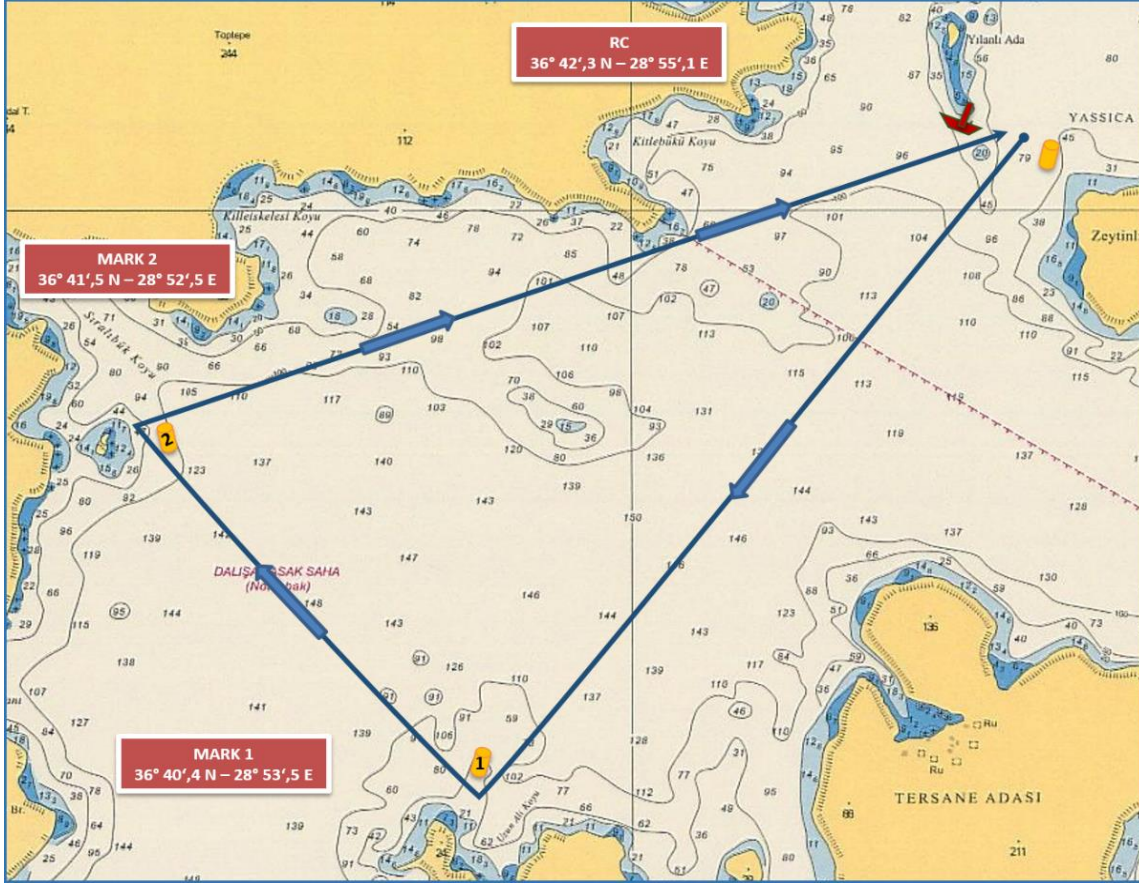

COURSE (ROTA) 3B - IRC CLASSES