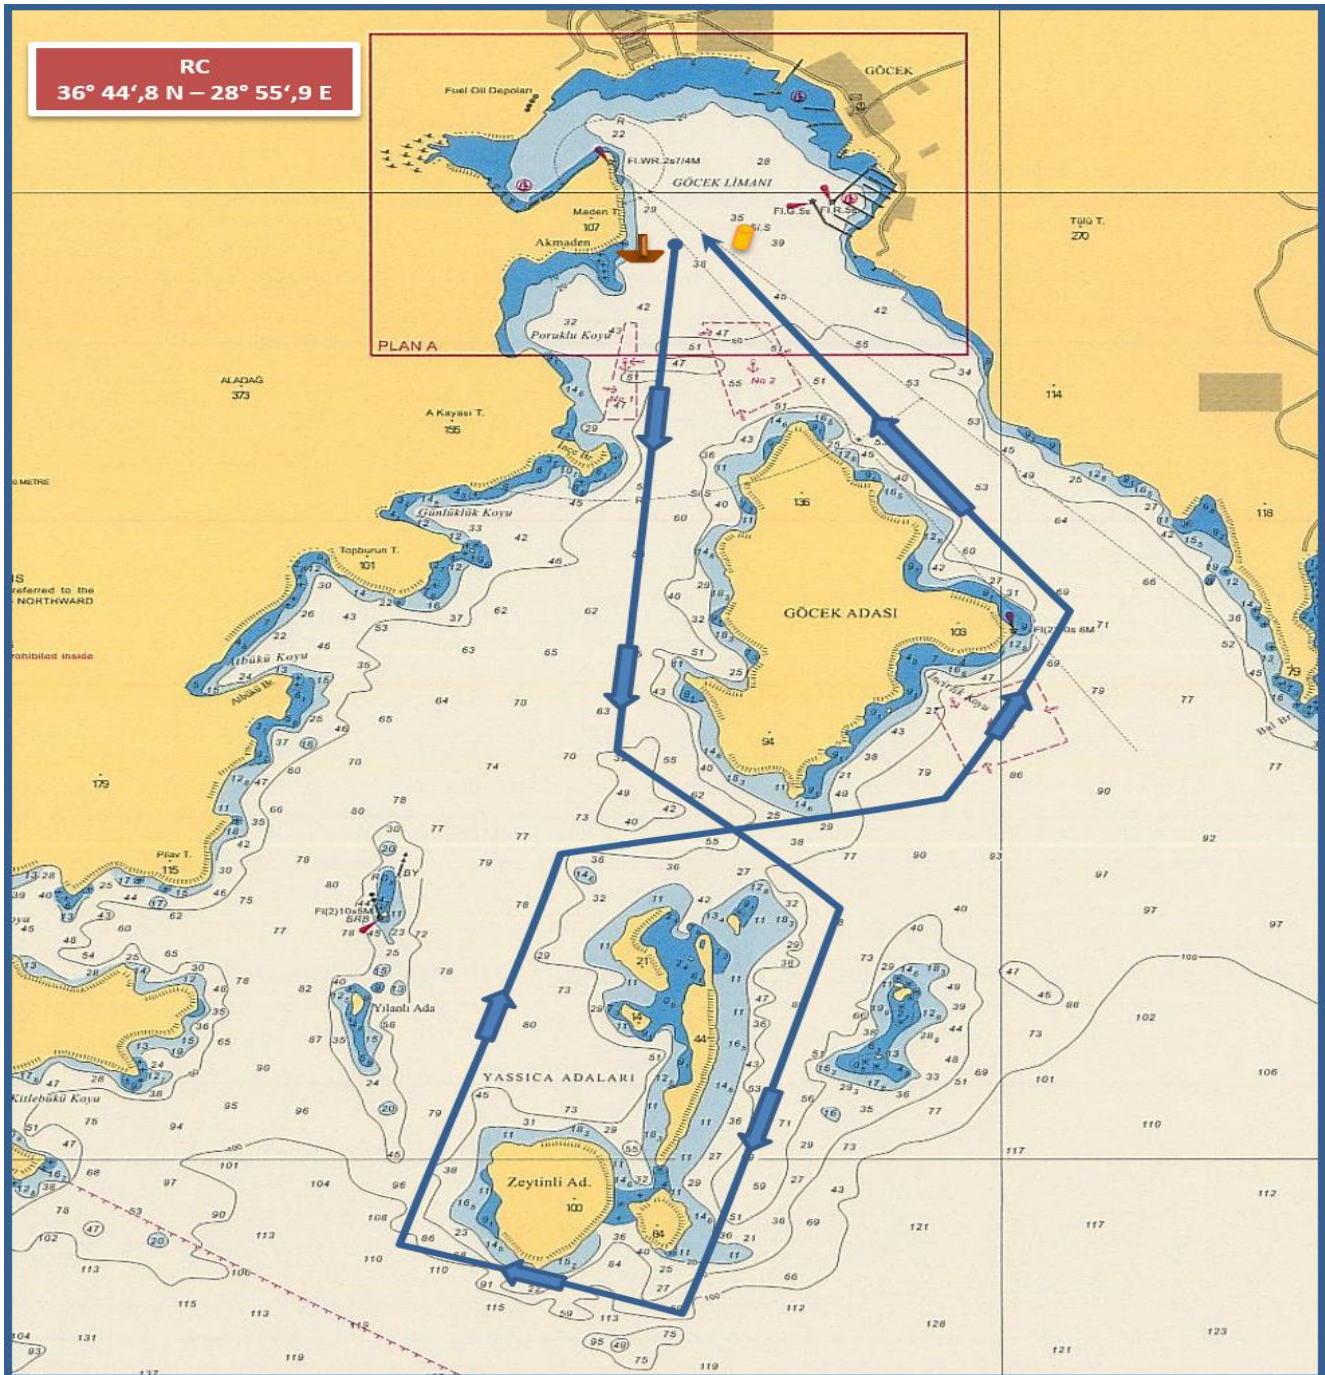

COURSE (ROTA) 2G - IRC & IRC CHARTER & CHARTER & FRESHMAN CLASSES

ALL CLASSES

- START (GÖCEK) pass GÖCEK ISLAND to port, pass YASSICA ISLAND to starboard, pass ZEYTİNLİ ISLAND to starboard, pass YASSICA ISLAND to starboard, pass GÖCEK ISLAND to port, FINISH (GÖCEK)
  DISTANCE :~ 9,0 NM
- START (GÖCEK), GÖCEK ADASI iskelede geçiş, YASSICA ADALARI sancakta geçiş, ZEYTİNLİ ADA sancakta geçiş, YASSICA ADA sancakta geçiş, GÖCEK ADASI iskelede geçiş, FINISH (GÖCEK koy içi) MESAFE : ~ 9,0 DM

The place of RC boat and marks at the starting and finishing lines are approximate.
Start ve finish hatlarındaki şamandıra ve komite botu yerleri yaklaşıkştir.