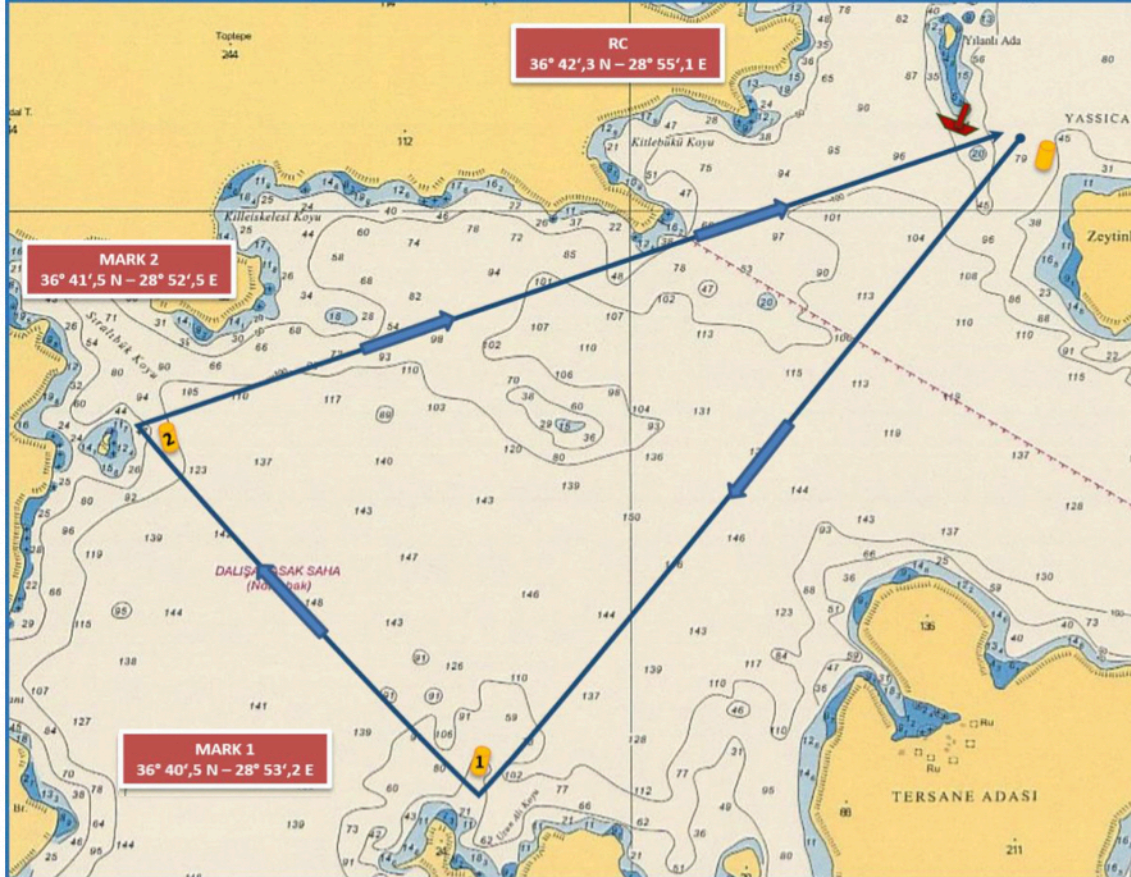

COURSE (ROTA) 3A - IRC CHARTER & CHARTER & FRESHMAN CLASSES