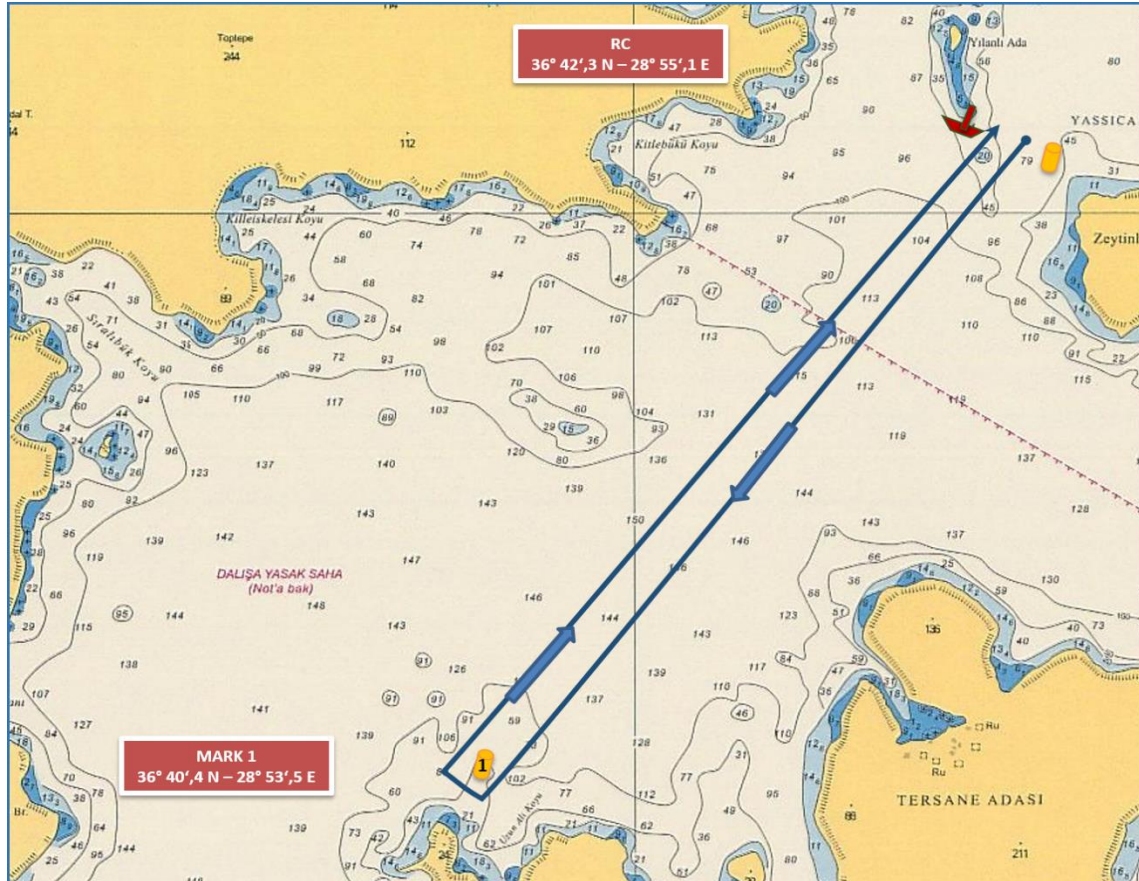

The place of RC boat and marks at the starting and finishing lines are approximate.  
Start ve finish hatlarındaki şamandra ve komite botu yerleri yaklaşıkştir.

### COURSE (ROTA) 3B - IRC CLASSES

### IRC CLASSES

START (YILANLI ISLAND)  
(36°42',3 N - 28°55',1 E)  
MARK 1 TO STARBOARD  
MARK 2 STARBOARD  
FINISH (YILANLI ISLAND)  
(~ 6,0 NM)

START (YILANLI ADA)  
(36°42',3 N - 28°55',1 E)  
ŞAMANDRA 1 SANCAKTA  
ŞAMANDIRA 2 SANCAKTA  
FINISH (YILANLI ADA)  
(~ 6,0 DM)

### COURSE (ROTA 3B) – IRC CHARTER & CHARTER & FRESHMAN CLASSES