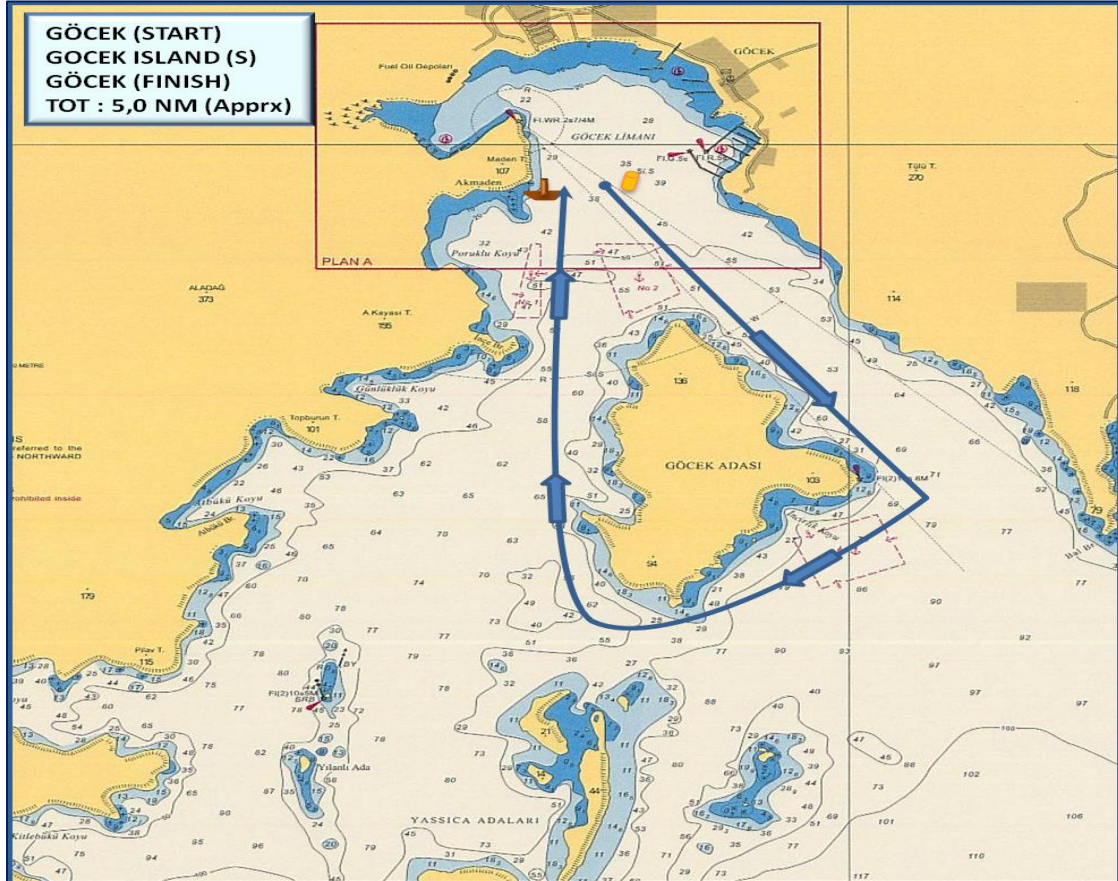

COURSE (ROTA) 2B – IRC CHARTER & CHARTER & FRESHMAN CLASSES