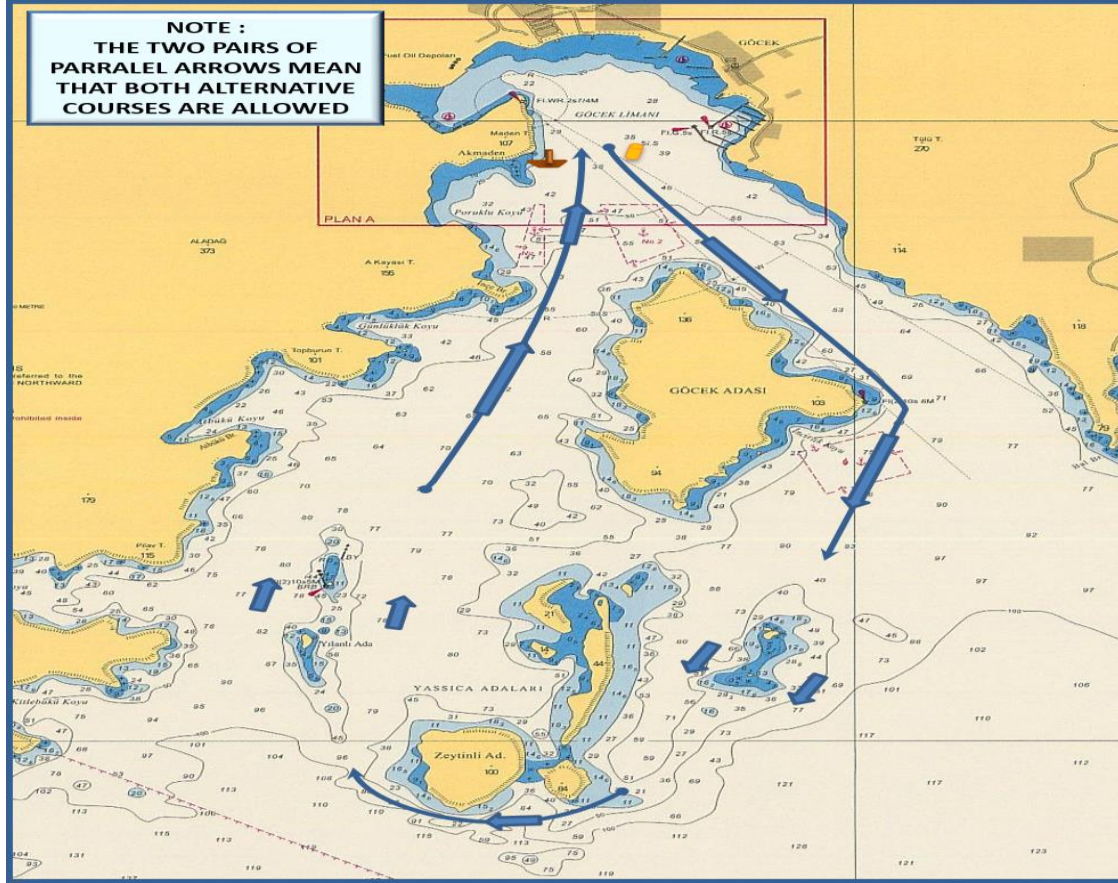

### COURSE (ROTA) 2A – IRC CHARTER & CHARTER & FRESHMAN CLASSES

### IRC CHRT. & CHARTER & FRESHMAN CLASSES

**START (GOCEK)**  
GOCEK ISLAND to port  
**FINISH (GOCEK)**  
(~ 5,0 NM)

**START (GÖCEK)**  
GÖCEK ADASI iskelede  
**FINISH (GÖCEK)**  
(~ 5,0 DM)

The place of RC boat and marks at the starting and finishing lines are approximate.  
Start ve finish hatlarındaki şamandra ve komite botu yerleri yaklaşıktır.

### COURSE (ROTA) 2B - IRC CLASSES

### IRC CLASSES

**START (GÖCEK)**  
GÖCEK ISLAND to starboard  
YASSICA ISLAND to starboard  
ZEYTİNLİ ISLAND to starboard  
YASSICA ISLAND to starboard  
GÖCEK ISLAND to starboard  
**FINISH (GÖCEK)**  
DISTANCE : ~ 7,5 NM