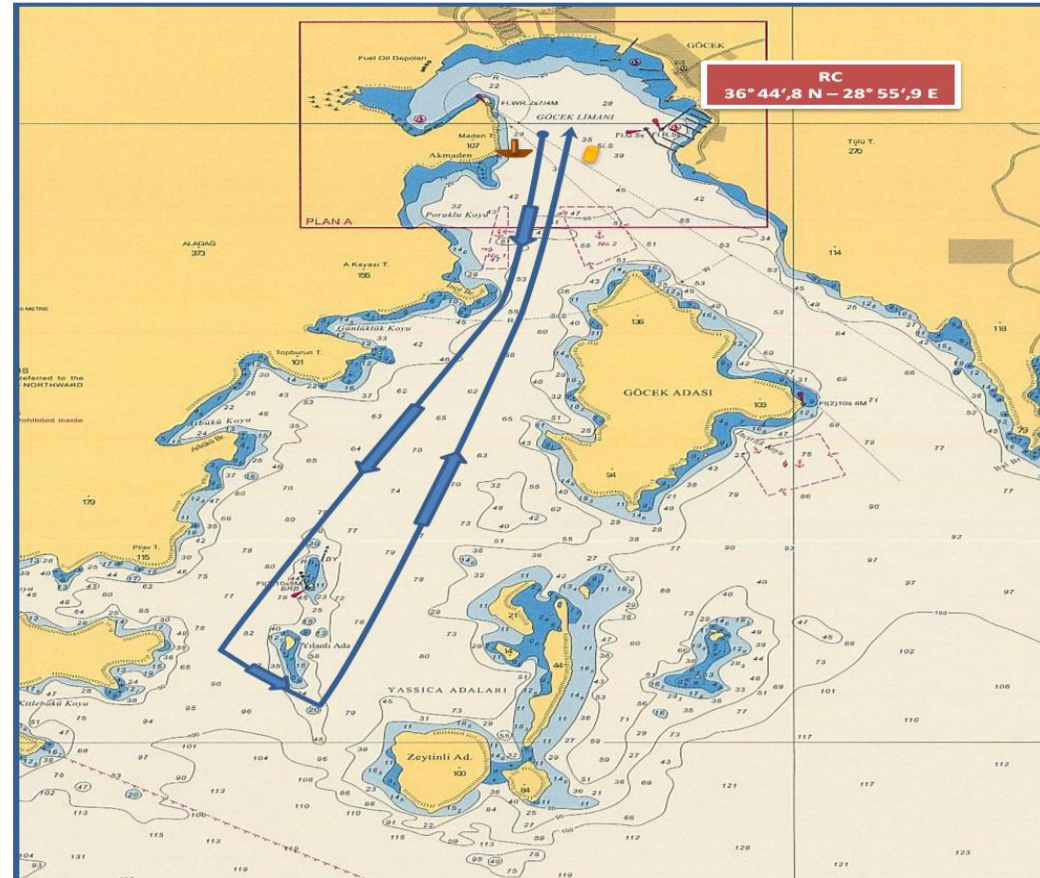

### IRC CLASSES

START (GÖCEK)

GÖCEK ISLAND to port

SHALLOW BUOY to port

YILANLI ISLAND to port

MARK 1 to port - MARK 2 to port

YILANLI ISLAND to port

SHALLOW BUOY to port

GÖCEK ISLAND to starboard

FINISH (GÖCEK) DISTANCE: ~10,5 NM

START (GÖCEK)

GÖCEK ADASI iskelede

SIĞLIK FENERİ iskelede

YILANLI ADA iskelede

ŞAMD.1 iskelede – ŞAMD.2 iskelede

YILANLI ADA iskelede

SIĞLIK FENERİ iskelede

GÖCEK ADASI sancakta

FINISH (GÖCEK koy içi)

MESAFE : ~ 10,5 DM

### IRC CHRT. & CHARTER & FRESHMAN CLASSES

START (GÖCEK)

GÖCEK ISLAND to port

SHALLOW BUOY to port

YILANLI ISLAND to port

GÖCEK ISLAND to starboard

FINISH (GÖCEK)

DISTANCE : ~ 6,0 NM