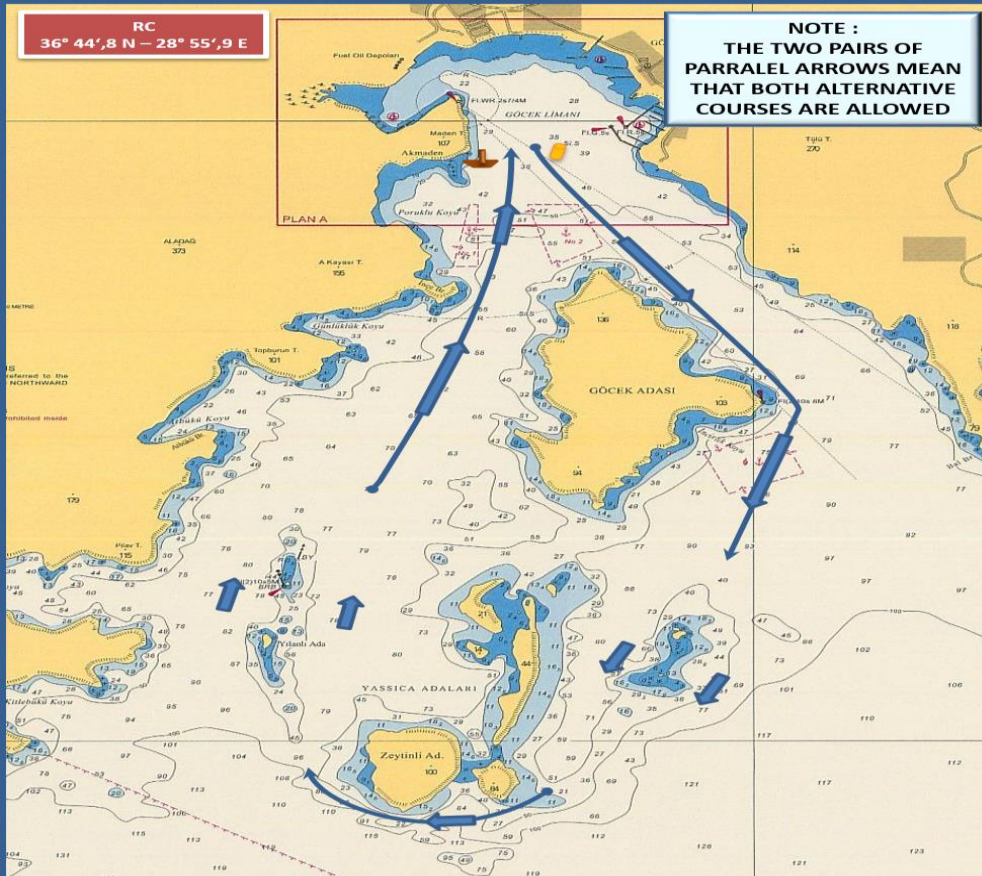

COURSE (ROTA) 2C - IRC CHARTER & CHARTER & FRESHMAN CLASSES