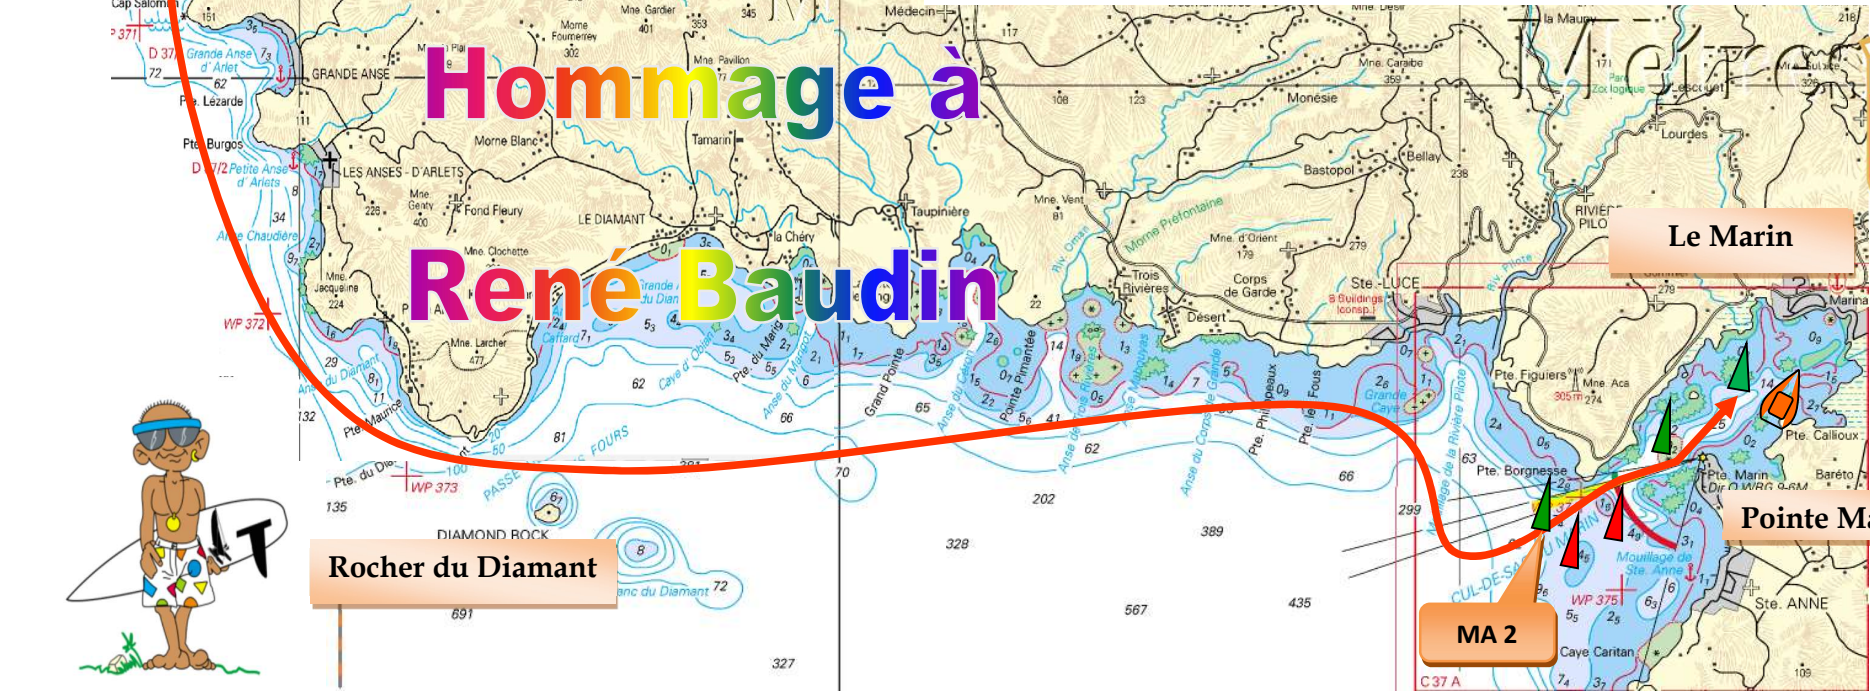

# F18 Raid Worlds 2020

## Martinique Cata Raid

### Schoelcher – Le Marin

Start off Bourg de Schoelcher.

1. Round offset mark if any.
2. Round and leave to starboard Green Lateral Buoy (PS), located South West from Lumina tower.
3. Leave Diamant Rock to starboard.
4. Leave Green Lateral Buoy MA 2 to port.
5. Leave both Red Lateral Buoys MA1 & MA3 to starboard.
6. Leave Green Lateral buoy MA4 to port.

Finish between Lateral buoy MA6 and Race Committee boat.

Rocher du Diamant

MA 2

Pointe Marin