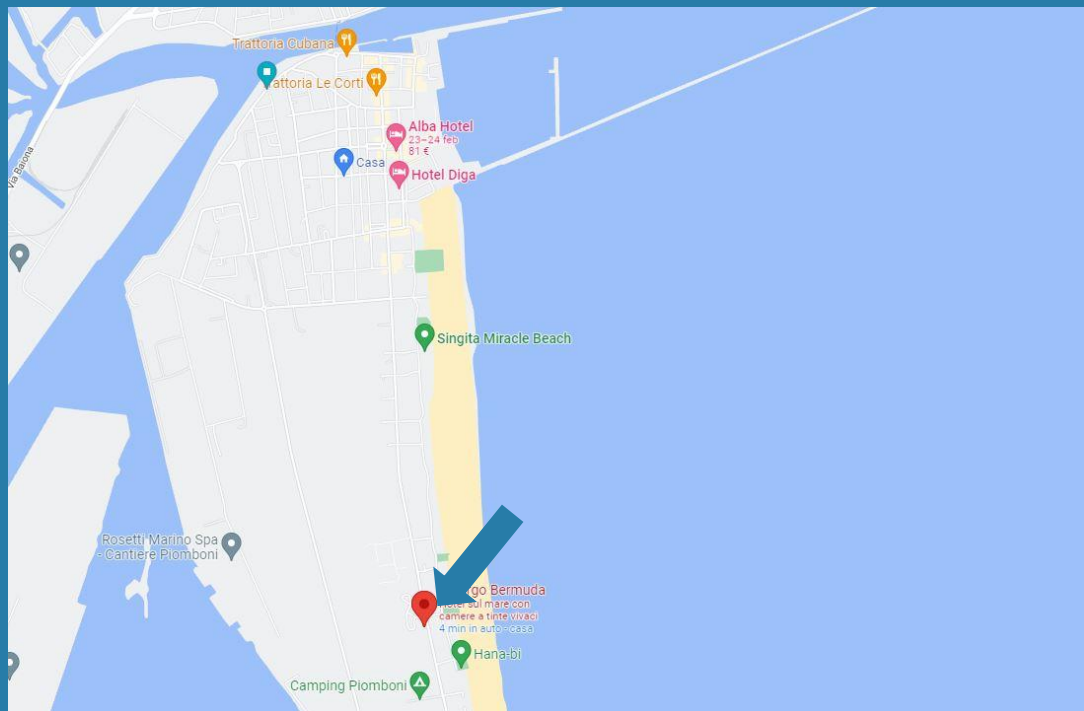

HOTEL BERMUDA

[HTTPS://WWW.HOTELBERMUDA.IT/WEB/](https://www.hotelbermuda.it/web/)
VIALE DELLA PACE 363,
48122 MARINA DI RAVENNA (RA)
+39 0544 530560
INFO@HOTELBERMUDA.IT

BASSA STAGIONE (GENNAIO, FEBBRAIO, MARZO, OTTOBRE, NOVEMBRE, DICEMBRE)

- CAMERA SINGOLA € 50.00 A NOTTE A CAMERA
- CAMERA DOPPIA USO SINGOLA € 60.00 A NOTTE A CAMERA
- CAMERA DOPPIA € 75.00 A NOTTE A CAMERA

MEDIA STAGIONE (APRILE, MAGGIO ,SETTEMBRE)

- CAMERA SINGOLA € 60.00 A NOTTE A CAMERA
- CAMERA DOPPIA USO SINGOLA € 70.00 A NOTTE A CAMERA
- CAMERA DOPPIA € 90.00 A NOTTE A CAMERA

ALTA STAGIONE (GIUGNO, LUGLIO ,AGOSTO)

- CAMERA SINGOLA € 70.00 A NOTTE A CAMERA
- CAMERA DOPPIA USO SINGOLA € 80.00 A NOTTE A CAMERA
- CAMERA DOPPIA € 100.00 A NOTTE A CAMERA