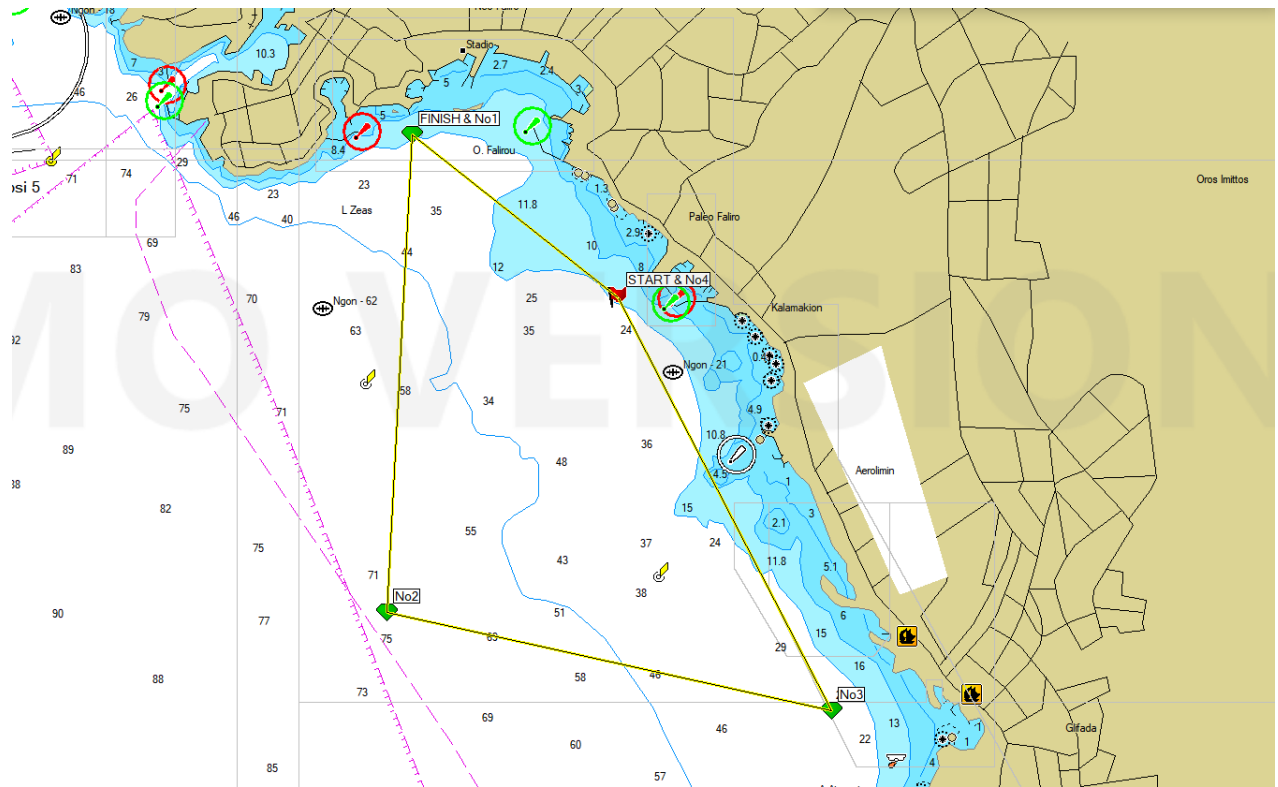

ORC Sportboat European Championship
Kalamaki, Greece, 25 September – 1 October 2023

Appendix 3

Coastal Course

Course distance approx. 27 nm

- 1.1 Start – Mark 1 (port) – Mark 2 (port) – Mark 3 (port) – Mark 4 (port) – Mark 1 (port) – Mark 2 (port) – Mark 3 (port) – Mark 4 (port) – Finish
- 1.2 The finishing line will be between a staff displaying blue flag ashore (Yacht Club of Greece) on the starboard side end and a yellow pyramid buoy on the port side end.

Approx fix of the marks

START & Mark 4	37 54.775 N
	23 41.610 E
FINISH & Mark 1	37 55.988 N
	23 39.667 E
Mark 2	37 52.429 N
	23 39.427 E
Mark 3	37 51.692 N
	23 43.632 E