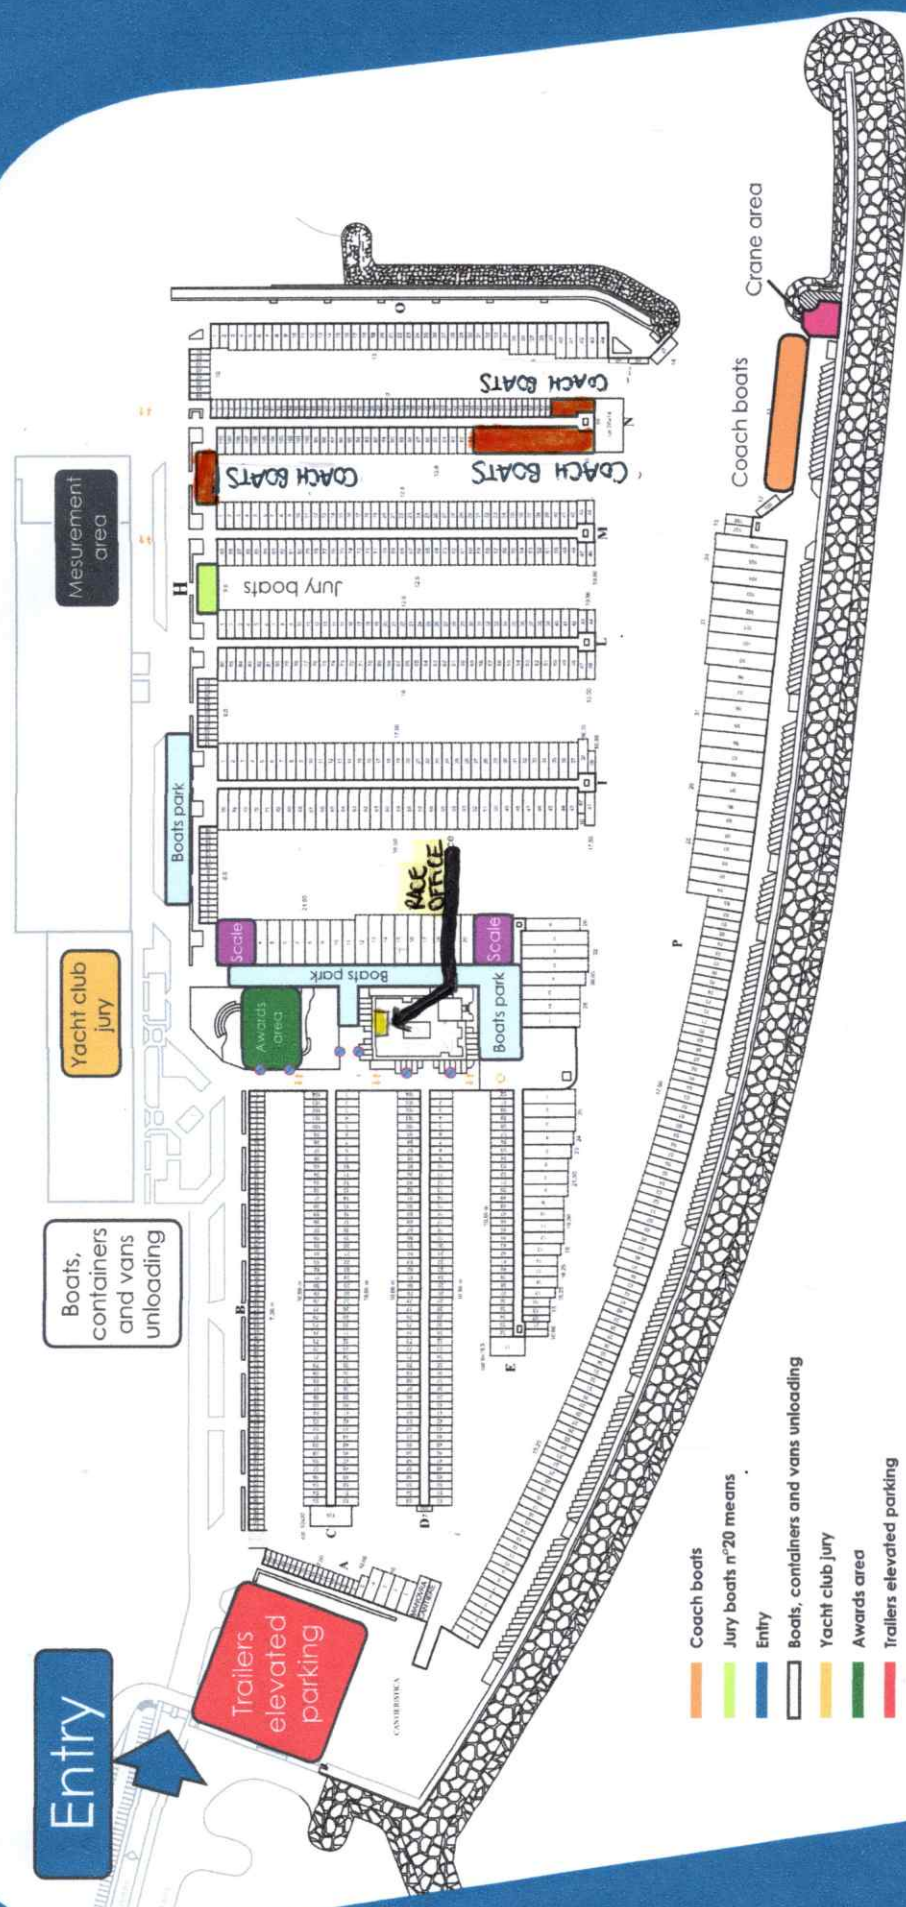

Entry

Trailers elevated parking

Boats, containers and vans unloading

Yacht club jury

Measurement area

- Coach boats
- Jury boats n°20 means
- Entry
- Boats, containers and vans unloading
- Yacht club jury
- Awards area
- Trailers elevated parking
- Scale
- Boats park of 100 and 450
- Race office
- Measurement area
- Crane area

Two-way traffic

No parking, area reserved for port users

MARINA degli AREGAI