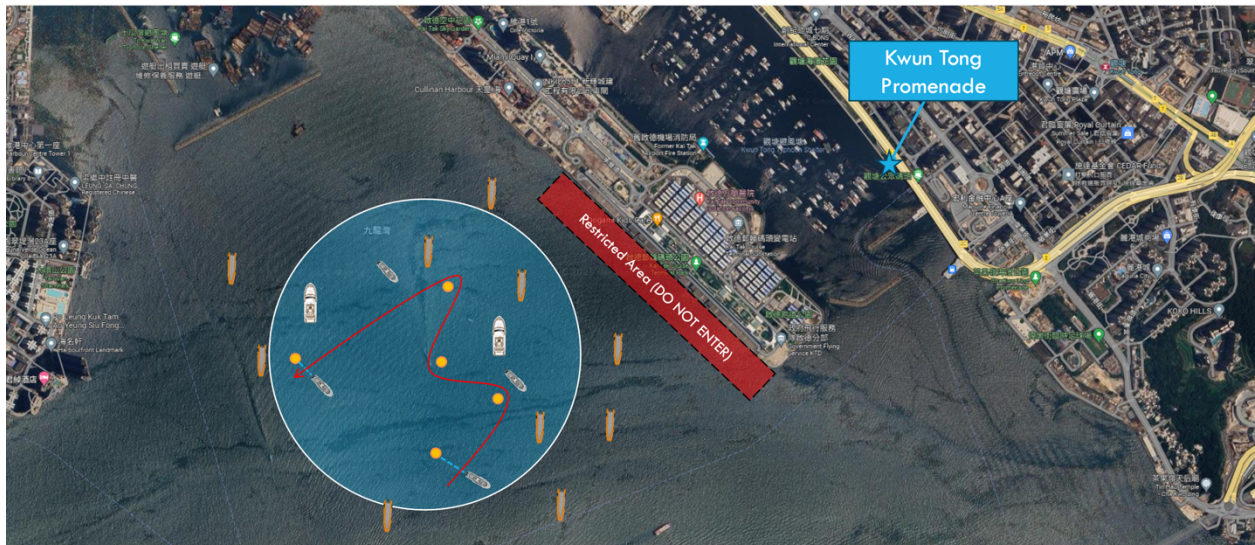

**SUPPLEMENTAL SAILING INSTRUCTIONS  
(SSI)**

**Haitong International  
2023 Hong Kong Open  
Windsurfing  
Championships –  
Victoria Harbour  
Windsurfing Race**

**5th November 2023**

Kwun Tong Promenade, Hong Kong, China

## 16.Racing Areas

16.1 The map of the racing areas is as follows:

## 27. Locations of Importance

27.1 The locations of importance are as follows:

Name	Location
Race Office and Technical Committee	Kwun Tong Public Pier
Physical Notice Board	Kwun Tong Public Pier
Official Flagpole	Kwun Tong Public Pier
Hearing Room	Kwun Tong Public Pier
Skippers/Coaches meetings	Kwun Tong Public Pier

Redirect link to Google Map: <https://maps.app.goo.gl/XW8jBjMx7mwj95kn6>