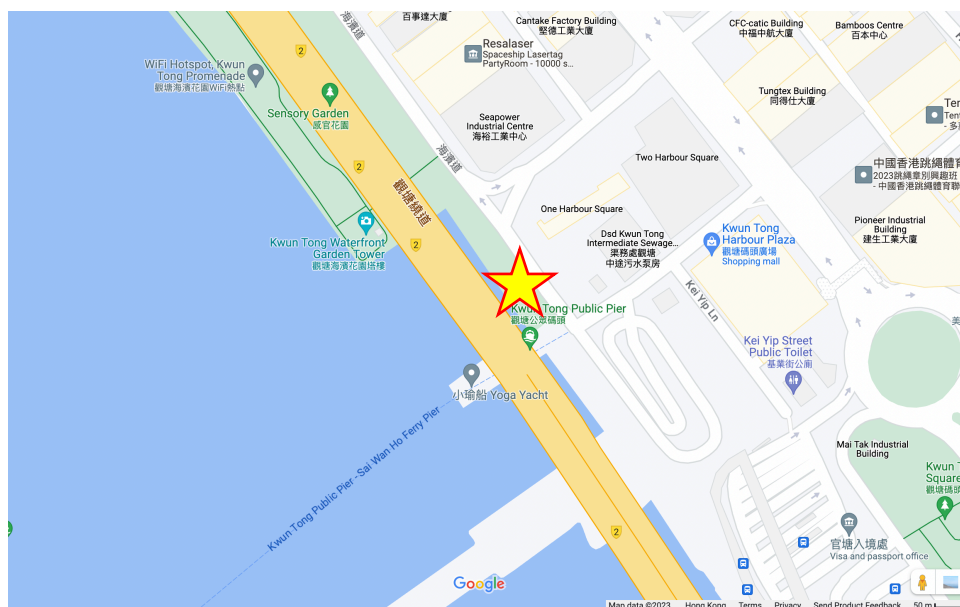

**SUPPLEMENTAL SAILING INSTRUCTIONS  
(SSI)**

**Haitong International  
2023 Hong Kong Open  
Windsurfing  
Championships –  
Victoria Harbour  
Windsurfing Race**

**5th November 2023**

Kwun Tong Promenade, Hong Kong, China

## 16.Racing Areas

16.1 The map of the racing areas is as follows:

Redirect link to Google Map: <https://maps.app.goo.gl/XW8jBjMx7mwj95kn6>