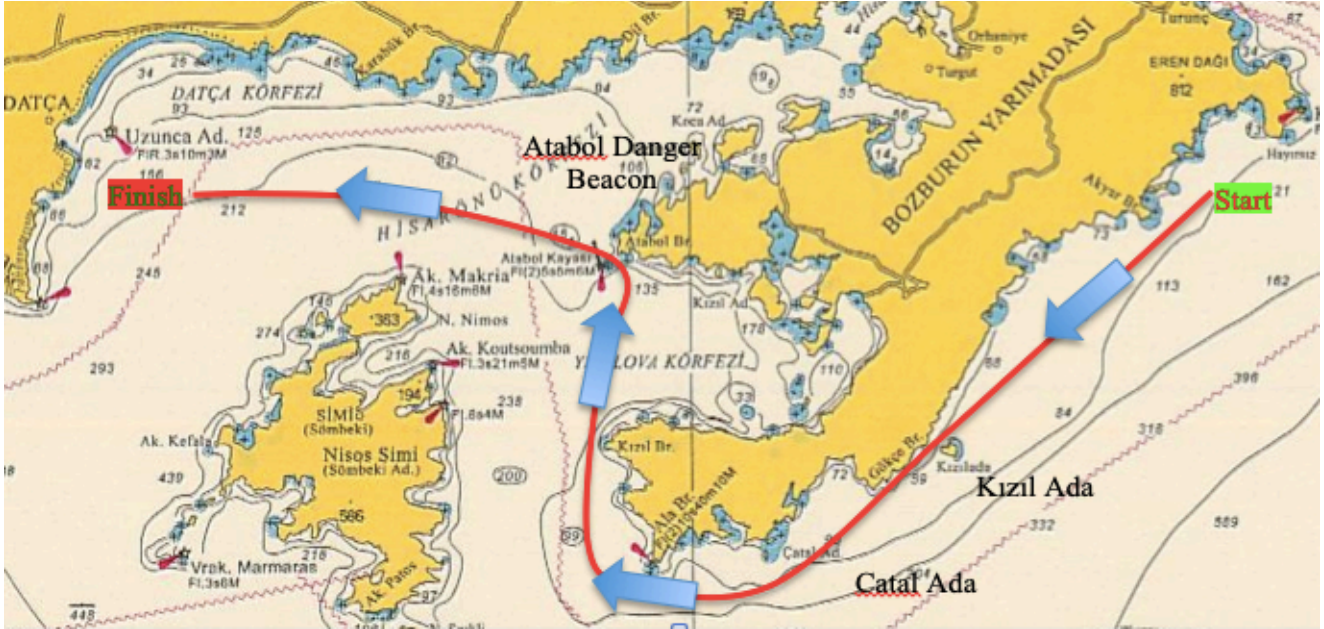

RACE #2

COURSE 2

COURSE :START (Ciftlik) – Kızıl Ada (to **PORT**) – Catal Ada (to **STARBOARD**) – Atabol Danger Beacon (to **PORT**) –FINISH (Datca)

Distance : ~40NM

Time Limit : 10 Hours

Kızıl Ada	36° 35.921'N . 28°7.364'E
Catal Ada	36° 33.400'N . 28°2.260'E
Atabol Danger Beacon	36° 40.311'N . 27°57.539'E (Black-Red-Black caution beacon)
FINISH	36° 43.450'N . 27°42.770'E

*RC Vessel(s), Marks and buoys locations for the races and the courses will be approximately and shall not be grounds for a request for redress.