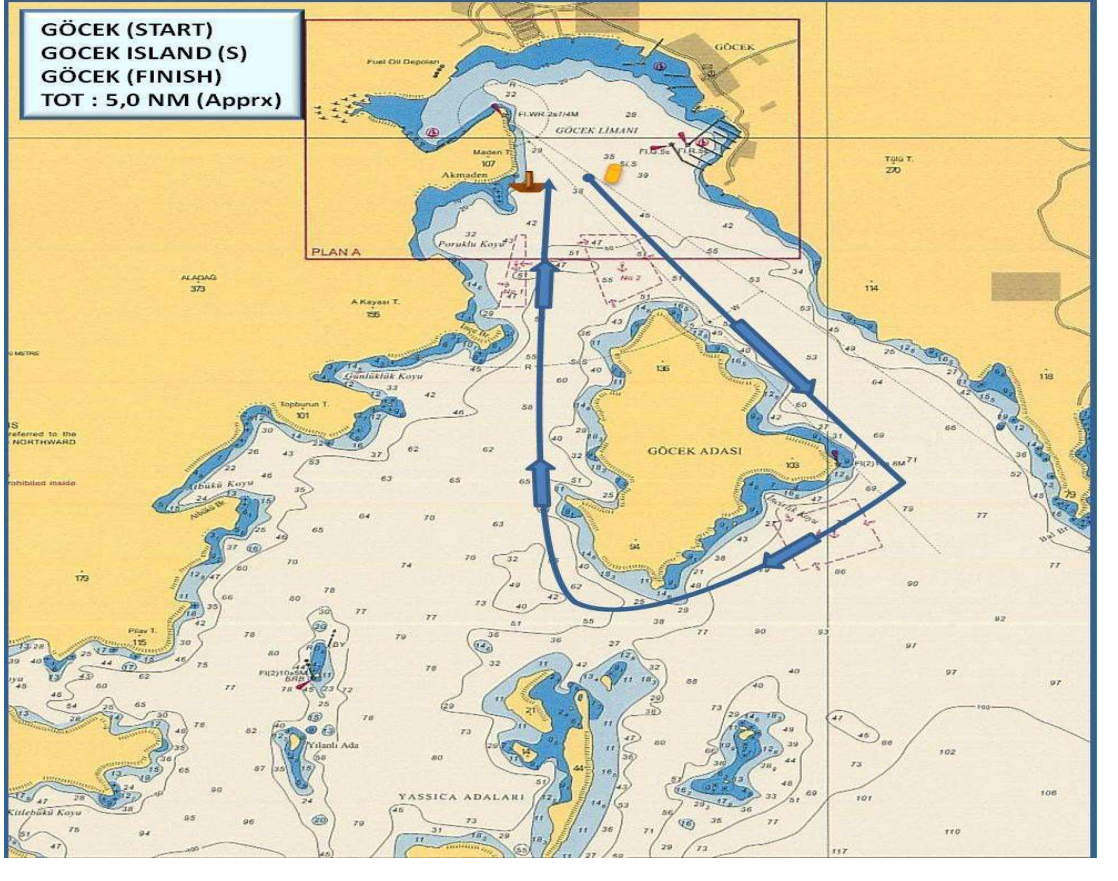

# GÖCEK YACHT CLUB

Coastal courses / Coğrafik rotalar

## COURSE (ROTA) 2 – IRC & IRC DESTEK

### IRC & IRC DESTEK

START (GOCEK)  
GOCEK ISLAND to port  
FINISH (GOCEK)  
(~ 5,0 NM)

START (GÖCEK)  
GÖCEK ADASI iskelede  
FINISH (GÖCEK)  
(~ 5,0 DM)

### IRC & IRC DESTEK

START (GOCEK)  
GOCEK ISLAND to port  
FINISH (GOCEK)  
(~ 5,0 NM)

START (GÖCEK)  
GÖCEK ADASI iskelede  
FINISH (GÖCEK)

(~ 5,0 DM)

The place of RC boat and marks at the starting and finishing lines are approximate.  
Start ve finish hatlarındaki şamandra ve komite botu yerleri yaklaşıkştir.