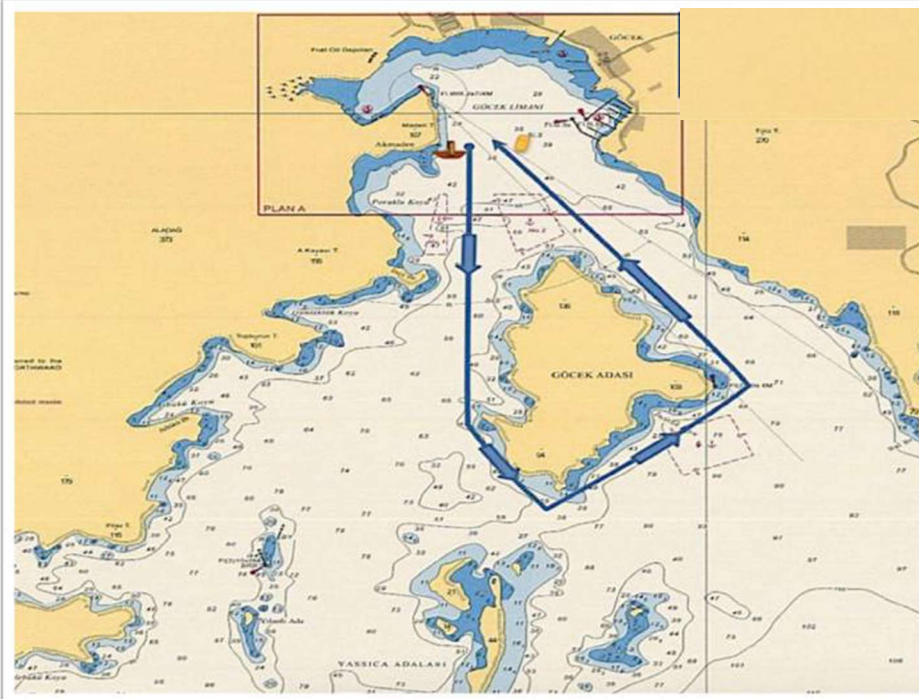

# GÖCEK YAT KULÜBÜ KIŞ TROFESİ 1. AYAK

27<sup>th</sup> – 28<sup>th</sup> OCAK 2024

GÖCEK – TÜRKİYE

EK : ROTA

Official Notice Board

## RACE COURSE - A

### IRC SINIFI

**START -**  
**GÖCEK ISLAND to port -**  
**YASSICA ISLAND to port -**  
**ZEYTİNLİ ISLAND to port**  
**YASSICA ISLAND to port**  
**GÖCEK ISLAND to port**  
**FINISH**

### DESTEK SINIFI

**START -**  
**GÖCEK ISLAND to port -**  
**FINISH**