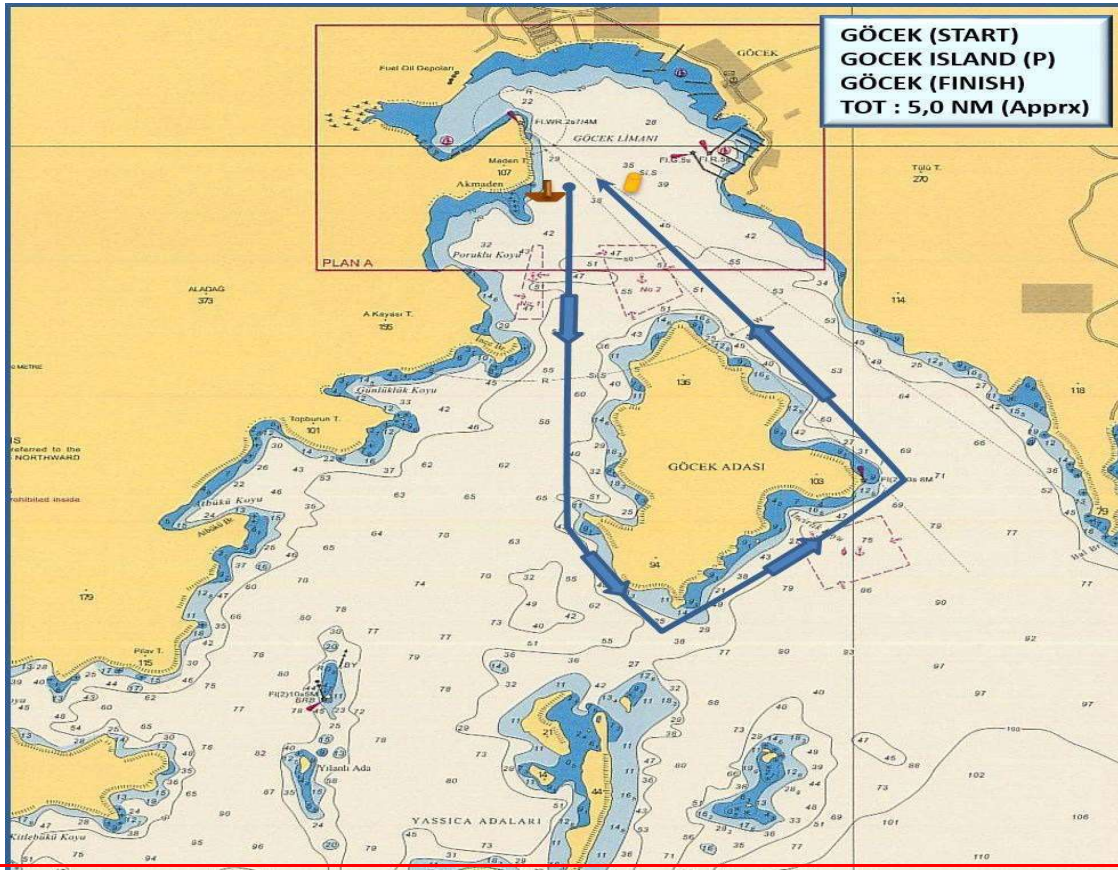

GÖCEK YACHT CLUB

Coastal courses / Coğrafik rotalar

COURSE (ROTA) 2 – IRC & IRC DESTEK

IRC & IRC DESTEK

START (GOCEK)
GOCEK ISLAND to port
FINISH (GOCEK)
(~ 5,0 NM)

START (GÖCEK)
GÖCEK ADASI iskelede
FINISH (GÖCEK)
(~ 5,0 DM)