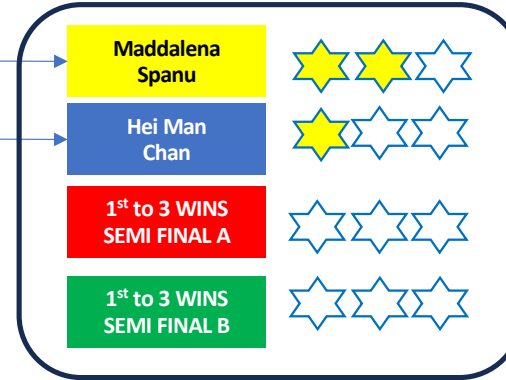

Opening Series Ranking

- 1
- 2
- 3
- 4
- 5
- 6
- 7
- 8
- 9

Semi Final A

Semi Final B

Golden Ticket Race

Final

Final Ranking

- 1st to 3 WINS GOLD
- 2nd Final SILVER
- 3rd Final BRONZE
- 4th Final 4th place
- 2nd SF A/B 5th/6th place
- 2nd SF A/B 5th/6th place
- 3rd SF A/B 7th/8th place
- 3rd SF A/B 7th/8th place
- 4th SF A/B 9th/10th place
- 4th SF A/B 9th/10th place